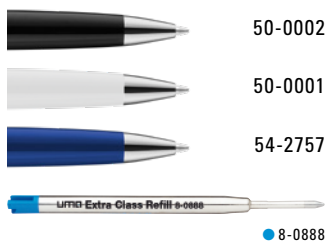

0-6100 (● 8-0888)

Das Modell eignet sich für Hochglanzlaserung. Siehe Seite 316.

The model is suitable for high gloss laser engraving. See page 316.