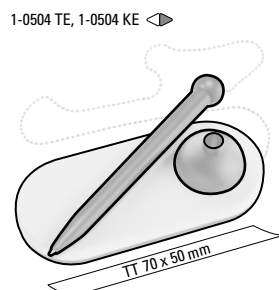

DESK KE
0-0506 KE

DESK LUX KE
0-0506 LUX-KE

BESCHREIBUNG
DESCRIPTION

0-0506 KE: Kugelschreiberständer in gedeckten Farben mit passendem Kugelschreiber Modell TURBO an Metallkette (50cm). Geliefert in praktischer Präsentverpackung.

0-0506 LUX-KE: Kugelschreiberständer in silber mit passendem Kugelschreiber Modell TURBO an Metallkette (50cm). Geliefert in praktischer Präsentverpackung.

Preis/Stück 0-0506 KE 2,36 €
Preis/Stück 0-0506 LUX-KE 2,65 €
Mindestbestellmenge 300 Stück
Werbeschlüssel TT, HD auf Werbeplatte

0-0506 KE: Ballpoint pen rack in opaque colours with suitable ballpen TURBO with metal chain (50cm). Supplied in a convenient present box.

0-0506 LUX-KE: Ballpoint pen rack in silver with suitable ballpen TURBO with metal chain (50cm). Supplied in a convenient present box.

Price/piece 0-0506 KE 2.36 €
Price/piece 0-0506 LUX KE 2.65 €
Minimum quantity 300 pieces
Advertising code TT, HD on panel

Farb-Code (Minen)
Colour code (Refills)

0-0506 KE
0-0506 LUX-KE

50-0002
50-0001
50-0004

OFFICE KE
1-0504 KE

OFFICE TE
1-0504 TE

BESCHREIBUNG
DESCRIPTION

1-0504 KE: Stiftständer mit Kugelschreiber an einer Metallkette und großer Werbeplatte.

1-0504 TE: Stiftständer mit Kugelschreiber an einer Kunststoffspirale und großer Werbeplatte.

Preis/Stück 1-0504 KE 4,28 €
Preis/Stück 1-0504 TE 4,28 €
Mindestbestellmenge 300 Stück
Werbeschlüssel Schaft S, TT auf Werbeplatte

1-0504 KE: Pen rack ballpoint pen on a metal chain and with large advertising plate.

1-0504 TE: Pen rack ballpoint pen on a plastic spiral and with large advertising plate.

Price/piece 1-0504 KE 4.28 €
Price/piece 1-0504 TE 4.28 €
Minimum quantity 300 pieces
Advertising code barrel S, TT on panel

Farb-Code (Minen)
Colour code (Refills)

1-0504 KE 8-0855
1-0504 TE 8-0855