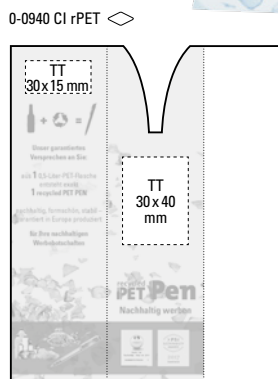

PAPPSTECKETUI
CARDBOARD SLIP-IN CASE
0-0940

PAPPSTECKETUI RECY
CARDBOARD SLIP-IN CASE RECY
0-0940 RECY

BESCHREIBUNG
DESCRIPTION

0-0940: Pappstecketui in schwarz oder weiß für ein Schreibgerät. Auch erhältlich mit dem Standardaufdruck: „Mit freundlicher Empfehlung – With compliments“.

0-0940 RECY: Pappstecketui aus Naturkarton für ein Schreibgerät, mit aufgedrucktem Recycling Hinweis auf der Rückseite. Farbschwankungen aufgrund des Recyclingprozesses gegeben.

Preis/Stück 0-0940	0,29 €
Preis/Stück 0-0940 RECY	0,32 €
Mindestbestellmenge	100 Stück
Werbeschlüssel	TT

0-0940: Cardboard slip-in case in black or white for one writing instrument without imprint or with the standard message: "Mit freundlicher Empfehlung – With compliments".

0-0940 RECY: Natural cardboard case for one writing instrument, with printed recycling information on the back. Colour variations may occur due to the recycling process.

Price/piece 0-0940	0.29 €
Price/piece 0-0940 RECY	0.32 €
Minimum quantity	100 pieces
Advertising code	TT

PAPPSTECKETUI CI
CARDBOARD SLIP-IN CASE CI
0-0940 CI

PAPPSTECKETUI CI rPET
CARDBOARD SLIP-IN CASE CI rPET
0-0940 CI rPET

BESCHREIBUNG
DESCRIPTION

0-0940 CI: Pappstecketui für ein Schreibgerät mit individuellem CI-Aufdruck.

0-0940 CI rPET: Pappstecketui aus FSC®-zertifiziertem Pappkarton für ein Schreibgerät mit aufgedruckter Erklärung zur uma RECYCLED PET PEN Serie.

Preis/Stück 0-0940 CI	auf Anfrage
Mindestbestellmenge	500 Stück
Werbeschlüssel	individuell
Preis/Stück 0-0940 CI rPET	0,35 €
Mindestbestellmenge	100 Stück
Werbeschlüssel	TT

0-0940 CI: Cardboard slip-in case for one writing instrument with individual CI-imprint.