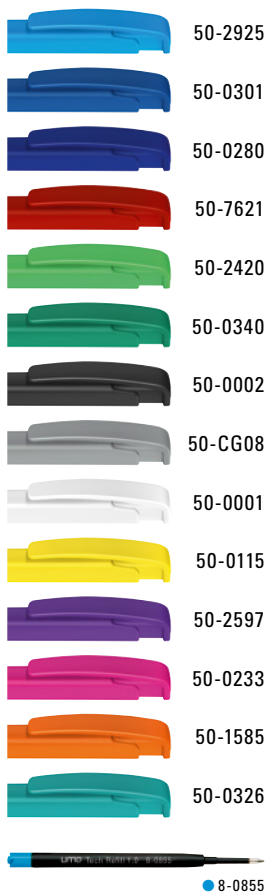

0-0154 SI (● 8-0855)

0-0154 TF-SI (● 8-0856)

Einzigartiger Vierkantschaft, welcher sich im Griffbereich in eine angenehm greifende, runde Schaftform verwandelt.

Unique four-edged barrel, which transforms into a pleasant round barrel shape in the grip area.