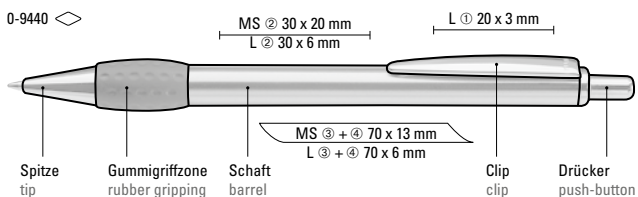

0-9440: Metall-Druckkugelschreiber mit Schaft, Drücker, Clip und Spitze glanzverchromt. Gummigriffzone farbig.

0-0196 L: Metall-Druckkugelschreiber mit verchromtem und lackiertem Schaft. Obere Halbkugel und Stopfen farbig transparent. Gelochter Metallclip, Drücker und untere Halbkugel verchromt.

0-9440: Metal retractable ballpoint pen with housing, push-button, clip and tip chrome plated. Coloured rubber grip zone.

0-0196 L: Metal retractable ballpoint pen with chrome and lacquered barrel. Upper hemisphere and plug in transparent colour. Metal clip, push-button and lower hemisphere chrome plated.

Preis/Stück 0-9440	1,48 €
Mindestbestellmenge	300 Stück
Werbeschlüssel	Schaft MS/L, Clip L
Preis/Stück 0-0196 L	1,28 €
Mindestbestellmenge	300 Stück
Werbeschlüssel	Schaft MS/L

Price/piece 0-9440	1.48 €
Minimum quantity	300 pieces
Advertising code	barrel MS/L, clip L
Price/piece 0-0196 L	1.28 €
Minimum quantity	300 pieces
Advertising code	barrel MS/L