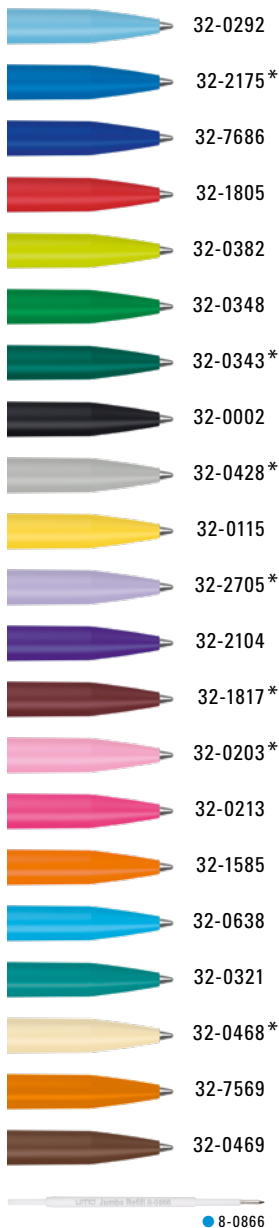

0-0063 SI GUM
0-0063 KT-SI GUM*
(● 8-0866)

POST-CONSUMER
RECYCLED PLASTIC

Recycelte Variante
ON TOP RECY
Seite/page 64

* Farben nicht für
0-0063 KT-SI GUM erhältlich

* Colours not available for
0-0063 KT-SI GUM

0-0063 SI, 0-0063 SI F, 0-0063 T-SI