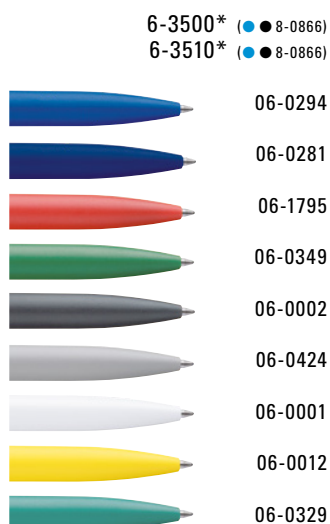

6-3100: Retractable ballpoint pen with mobile push-button on nickel-plated metal spring. Nickel-plated metal clip and heavy metal tip.

Price/piece 6-2860 G	0.79 €
Price/piece 6-2861 G	0.79 €
Price/piece 6-3000	1.29 €
Price/piece 6-3100	1.58 €
Minimum quantity	1,000 pieces
Advertising code	barrel S ○