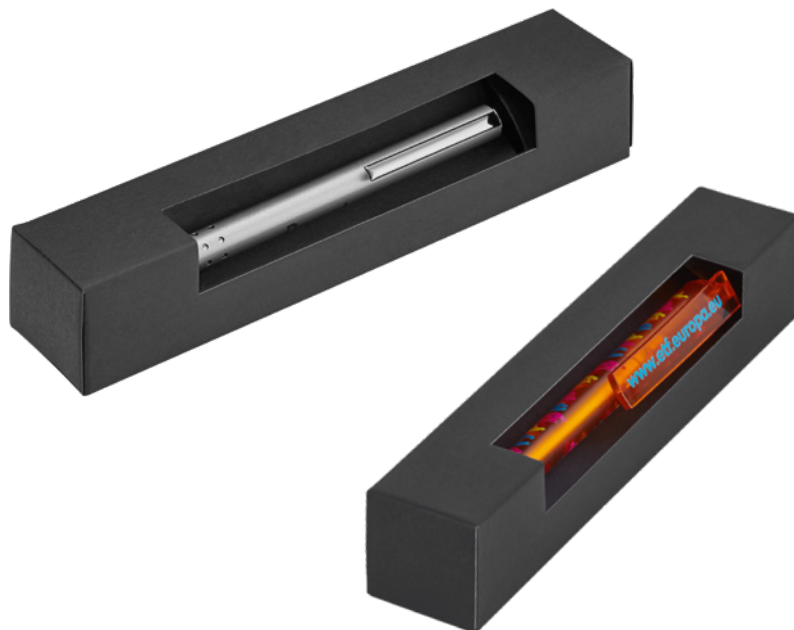

0-0943: Pappstecketui in schwarz mit offenem Sichtfenster auf das Schreibgerät.

Preis/Stück 0-0943 0,88 €

Mindestbestellmenge 100 Stück

Werbeschlüssel TT

0-0943: Cardboard case in black with open window to see the writing instrument.

Price/piece 0-0943 0,88 €

Minimum quantity 100 pieces

Advertising code TT

0-0943 ◊