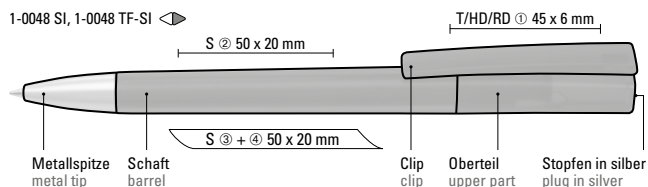

umaBlackForest
Pens

Recycelte Variante
ULTIMATE SI RECY
Seite/page 67