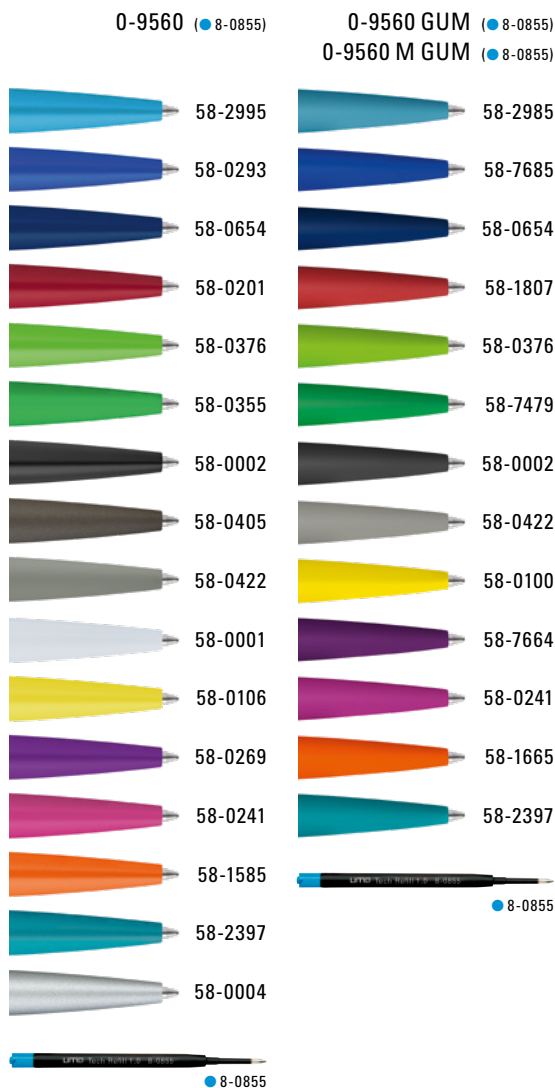

UMA
PRIME

0-9560: Metall-Druckkugelschreiber mit matt lackiertem Gehäuse. Metallclip und Drücker glanzverchromt.

0-9560 GUM: Metall-Druckkugelschreiber mit Softtouch-Gehäuse. Metallclip und Drücker matt verchromt.

0-9560 M GUM: Metall-Druckkugelschreiber mit Softtouch-Gehäuse. Metallclip und Drücker schwarz glänzend.

Preis/Stück 0-9560 1,32 €
Mindestbestellmenge 300 Stück
Werbeschlüssel Schaft MS/L, Oberteil MT/L

Preis/Stück 0-9560 GUM 1,71 €
Preis/Stück 0-9560 M GUM 1,79 €
Mindestbestellmenge 300 Stück
Werbeschlüssel Schaft GS/L, Oberteil GT/L

0-9560: Metal retractable ballpoint pen with matt lacquered housing. Metal clip and push-button chrome plated.

0-9560 GUM: Metal retractable ballpoint pen with softtouch housing. Metal clip and push-button matt chromed.

0-9560 M GUM: Metal retractable ballpoint pen with softtouch housing. Metal clip and push-button glossy black.

Price/piece 0-9560 1.32 €
Minimum quantity 300 pieces
Advertising code barrel MS/L, upper part MT/L

Price/piece 0-9560 GUM 1.71 €
Price/piece 0-9560 M GUM 1.79 €
Minimum quantity 300 pieces
Advertising code barrel GS/L, upper part GT/L