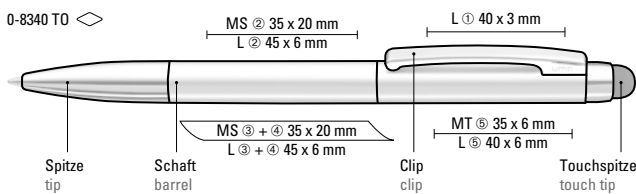

0-8340: Metall-Drehkugelschreiber mit gefedertem Clip. Oberfläche in silber matt mit glänzenden Beschlagteilen oder schwarz bzw. weiß glänzend mit matten Beschlägen.

0-8342 R: Metall-Rollerball mit gefedertem Clip. Oberfläche in silber matt mit glänzenden Beschlagteilen oder schwarz bzw. weiß glänzend mit matten Beschlägen.

0-8340 TO: Metall-Drehkugelschreiber mit gefedertem Clip. Oberfläche in silber matt mit glänzenden Beschlagteilen. Touchfunktion im Oberteil.

0-8340: Metal twist ballpoint pen with spring-mounted clip. Surface in matt silver and glossy chrome fittings, glossy black or white with matt fittings.

0-8342 R: Metal rollerball with spring-mounted clip. Surface in matt silver and glossy chrome fittings, matt black or glossy white with matt fittings.

0-8340 TO: Metal twist ballpoint pen with spring-mounted clip. Surface in matt silver, glossy chrome fittings. Black rubber ball with integrated touch screen control.

Preis/Stück 0-8340 2,15 €
Preis/Stück 0-8340 TO 2,58 €
Mindestbestellmenge 300 Stück
Werbeschlüssel Schaft MS/L, Clip L, Oberteil MT/L
Preis/Stück 0-8342 R 2,86 €
Mindestbestellmenge 300 Stück
Werbeschlüssel Schaft MT/L, Clip L, Kappe MT/L

Price/piece 0-8340 2.15 €
Price/piece 0-8340 TO 2.58 €
Minimum quantity 300 pieces
Advertising code barrel MS/L, clip L, upper part MT/L
Price/piece 0-8342 R 2.86 €
Minimum quantity 300 pieces
Advertising code barrel MT/L, clip L, cap MT/L