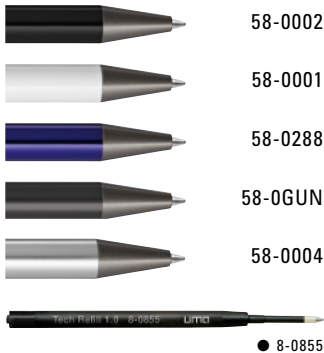

0-9450 (● 8-0855)
0-9457 B (0,7mm)

0-9450 M (● 8-0855)