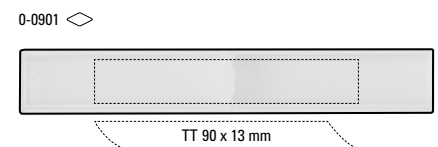

HAFTKLAMMER
ADHESIVE WALL CLIP
9-0447 TE

BESCHREIBUNG
DESCRIPTION

9-0447 TE: Haftklammer mit Kugelschreiber an einer Kunststoffspirale in schwarz oder weiß. Doppelkleber am Haftklammerboden.

Preis/Stück 9-0447 TE 1,43 €
Mindestbestellmenge 500 Stück
Werbeschlüssel TT auf Werbeplatte

9-0447 TE: Adhesive wall clip with ballpoint pen on a plastic spiral in black or white. Clip base features a two-sided adhesive.

Price/piece 9-0447 TE 1,43 €
Minimum quantity 500 pieces
Advertising code TT on panel

QUATER
0-0901

TRANSPARENTES KUNSTSTOFFETUI
TRANSPARENT PLASTIC CASE
0-0934

BESCHREIBUNG
DESCRIPTION

0-0901: Transparentes Kunststoff Etui mit Halterung aus Kunststoff. Der Kugelschreiber wird schwebend im Etui fixiert.

0-0934: Klar transparentes Kunststoff Klappetui für ein oder zwei Schreibgeräte.

Preis/Stück 0-0901 0,63 €
Preis/Stück 0-0934 0,63 €
Werbeschlüssel TT
Mindestbestellmenge 100 Stück

0-0901: Transparent plastic case with plastic holding ring. The ballpoint pen is fixed floating in the case.

0-0934: Plastic hinged case in clear transparent for one or two writing instruments.

Price/piece 0-0901 0,63 €
Price/piece 0-0934 0,63 €
Advertising code TT
Minimum quantity 100 pieces