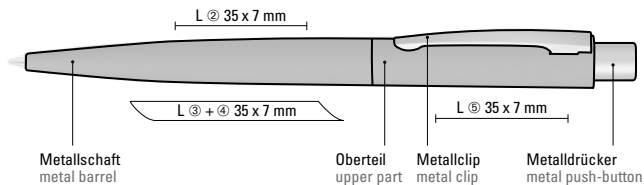

0-9560 STONE ◊

0-9560 STONE:
Metall-Druckkugelschreiber mit nachgestellter Beton- bzw. Steinoptik und Haptik. Metallclip und Drücker matt verchromt.

Preis/Stück 0-9560 STONE 2,08 €
Mindestbestellmenge 300 Stück
Werbeschlüssel Schaft L, Oberteil L

0-9560 STONE:
Metal retractable ballpoint pen with reconstructed concrete or stone optics and haptics. Metal clip and push-button matt chromed.

Price/piece 0-9560 STONE 2.08 €
Minimum quantity 300 pieces
Advertising code barrel L, upper part L