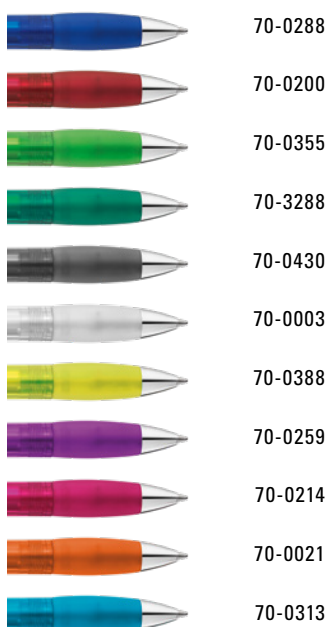

0-0112 T-SI (● 8-0866)

70-0288
70-0200
70-0355
70-3288
70-0430
70-0003
70-0388
70-0259
70-0214
70-0021
70-0313

● 8-0866