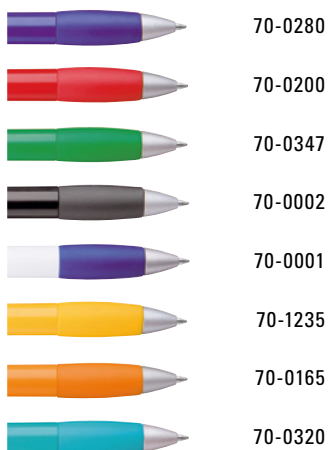

0-0012 SI (● 8-0866)