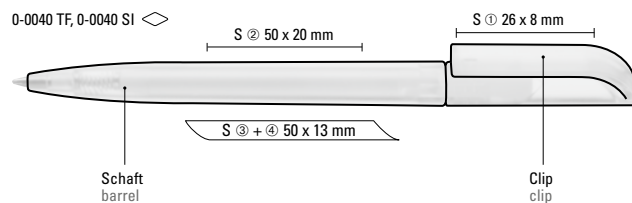

0-0040 SI (● 8-0854)

58-0004

0-0040 TF (● 8-0854)

50-2925

50-0072

50-1795

50-2271

50-0356

50-0405

50-0003

50-0396

50-2077

50-0130

50-0214

50-1585

LITTO Economy Refill 8-0854

● 8-0854

0-0040 SI: Drehkugelschreiber mit gedeckt mattem Gehäuse in silber.

0-0040 TF: Drehkugelschreiber mit transparent gefrostetem Gehäuse.

Preis/Stück 0-0040 SI 0,36 €

Preis/Stück 0-0040 TF 0,25 €

Mindestbestellmenge 1.000 Stück

Werbeschlüssel Schaft S ○, Clip S

0-0040 SI: Twist ballpoint pen with opaque matt housing in silver.

0-0040 TF: Twist ballpoint pen with transparent frosted housing.

Price/piece 0-0040 SI 0.36 €

Price/piece 0-0040 TF 0.25 €

Minimum quantity 1,000 pieces

Advertising code barrel S ○, clip S

0-0040 TF, 0-0040 SI ◇