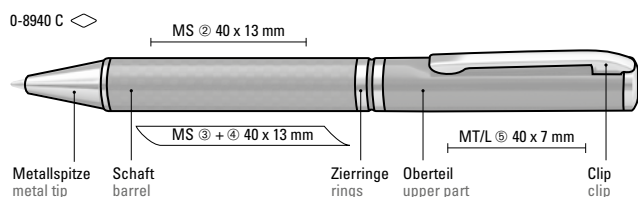

0-8940 C: Carbonfaser Metalldrehkugelschreiber mit zwei eingelassenen silbernen Ringen und Kappe in schwarz. Metallbeschlagteile glanzverchromt.

0-8900: Edler Carbonfaser Metalldrehkugelschreiber mit farbiger Griffzone, flexiblem Metallclip, Metallzierring und Metallspitze glanzverchromt.

0-8907 B: Edler Carbonfaser Metalldrehbleistift (0,7mm) mit farbiger Griffzone, flexiblem Metallclip, Metallzierring und Metallspitze glanzverchromt.

0-8940: Carbon fibre metal twist ballpoint pen with two recessed silver rings and cap in black. Metal fittings chrome plated.

0-8900: Carbon fibre metal twist ballpoint pen with coloured grip zone, flexible metal clip, metal ring and metal tip chrome plated.

0-8907 B: Carbon fibre metal twist pencil (0.7mm) with coloured grip zone, flexible metal clip, metal ring and metal tip chrome plated.

Preis/Stück 0-8940 C 5,15 €
Mindestbestellmenge 100 Stück
Werbeschlüssel Schaft MS, Kappe MT/L
Preis/Stück 0-8900 7,87 €
Preis/Stück 0-8907 B 8,58 €
Mindestbestellmenge 100 Stück
Werbeschlüssel Schaft MS

Price/piece 0-8940 5.15 €
Minimum quantity 100 pieces
Advertising code barrel MS, cap MT/L
Price/piece 0-8900 7.87 €
Price/piece 0-8907 B 8.58 €
Minimum quantity 100 pieces
Advertising code barrel MS