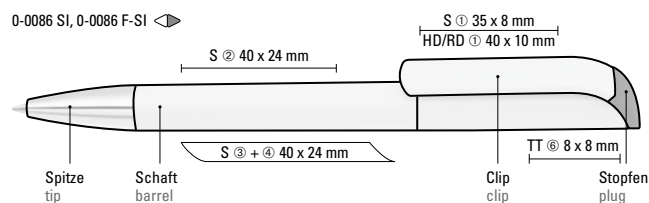

Mix n' Match: Ab 2.000 Stück kann das Modell farblich kombiniert werden.

0-0086 SI: Drehkugelschreiber mit gedeckt glänzendem Gehäuse in weiß, farbig glänzendem Stopfen und Spitze glanzverchromt.

0-0086 F-SI: Drehkugelschreiber mit gedeckt mattem Gehäuse in weiß, farbig glänzendem Stopfen und Spitze silber matt.

Preis/Stück 0-0086 SI	0,82 €
Preis/Stück 0-0086 F-SI	0,82 €
Mindestbestellmenge	1.000 Stück
Werbeschlüssel	Schaft S, Clip S/HD/RD, Stopfen TT

Mix n' Match: From 2,000 pieces, you can choose any colour combination.

0-0086 SI: Twist ballpoint pen with opaque glossy housing in white, coloured plug and tip chrome plated.

0-0086 F-SI: Twist ballpoint pen with opaque matt housing in white, coloured plug and tip silver matt.

Price/piece 0-0086 SI	0,82 €
Price/piece 0-0086 F-SI	0,82 €
Minimum quantity	1,000 pieces
Advertising code	barrel S, clip S/HD/RD, plug TT