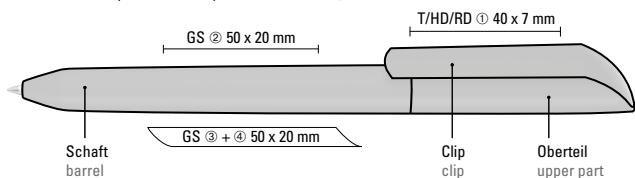

POST-CONSUMER RECYCLED PLASTIC

Recycelte Variante
VANE RECY
Seite/page 62

0-0184 GUM: Mix n' Match:
Ab 2.000 Stück kann das Modell farblich kombiniert werden.

0-0184 GUM: Drehkugelschreiber mit Softtouch-Gehäuse und gedeckt glänzendem Clip.

0-0184 F GUM: Drehkugelschreiber mit Softtouch-Gehäuse in schwarz und gedeckt glänzendem farbigem Clip.

0-0184 KG GUM: Drehkugelschreiber mit Softtouch-Gehäuse und gedeckt glänzendem Clip in weiß.

Preis/Stück 0-0184 GUM	1,08 €
Preis/Stück 0-0184 F GUM	1,08 €
Preis/Stück 0-0184 KG GUM	1,08 €
Mindestbestellmenge	1.000 Stück
Werbeschlüssel	Schaft GS, Clip T/HD/RD

0-0184 GUM: Mix n' Match:
From 2,000 pieces, you can choose any colour combination.

0-0184 GUM: Twist ballpoint pen with softtouch housing and opaque glossy clip.

0-0184 F GUM: Twist ballpoint pen with softtouch housing in black and opaque glossy coloured clip.

0-0184 KG GUM: Twist ballpoint pen with softtouch housing and opaque glossy clip in white.

Price/piece 0-0184 GUM	1.08 €
Price/piece 0-0184 F GUM	1.08 €
Price/piece 0-0184 KG GUM	1.08 €
Minimum quantity	1,000 pieces
Advertising code	barrel GS, clip T/HD/RD

0-0184 GUM ◀, 0-0184 F GUM, 0-0184 KG GUM ◀