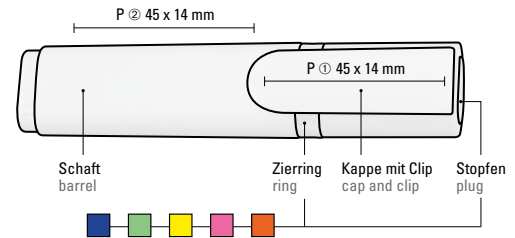

**BESCHREIBUNG
DESCRIPTION**

0-0200: Textmarker mit Kunststoffgehäuse, Kappe und Clip in weiß. Mundstück mit Zierring und Stopfen in der Schreibfarbe. Standardfarben gelb, grün, magenta.

0-0200/2: Textmarker 2er-Set aus den Standardfarben in transparentem Stecketui.

Preis/Stück 0-0200 0,56 €
Mindestbestellmenge 500 Stück
Werbeschlüssel Schaft P, Clip P

Preis/Stück 0-0200/2 1,58 €
Mindestbestellmenge 300 Stück
Werbeschlüssel Schaft P, Clip P

0-0200: Highlighter with plastic housing, cap and clip in white. Section with ring and plug in writing colour. Standard colours are yellow, green, magenta.

0-0200/2: Highlighter set of 2 from the standard colours in transparent slip in case.

Price/piece 0-0200 0.56 €
Minimum quantity 500 pieces
Advertising code barrel P, clip P

Price/piece 0-0200/2 1.58 €
Minimum quantity 300 pieces
Advertising code barrel P, clip P

0-0200 ◊