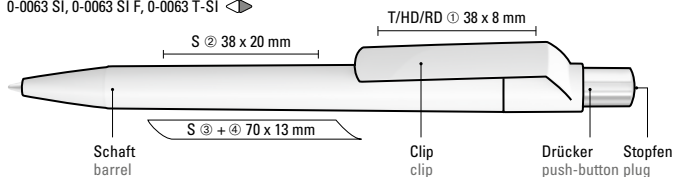

0-0063 SI GUM, 0-0063 KT-SI GUM