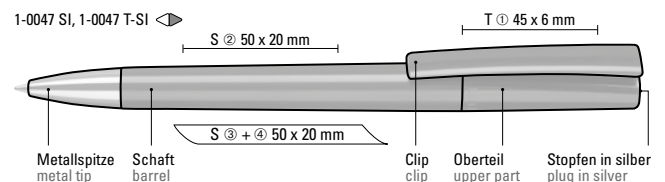

1-0047 SI: Drehkugelschreiber mit gedeckt glänzendem Gehäuse in weiß oder schwarz und silbernem Stopfen im Oberteil. Schwere Metallspitze glanzverchromt.

1-0047 T-SI: Drehkugelschreiber mit transparent glänzendem Gehäuse und silbernem Stopfen im Oberteil. Schwere Metallspitze glanzverchromt.

Preis/Stück 1-0047 SI 1,01 €
Preis/Stück 1-0047 T-SI 1,01 €
Mindestbestellmenge 1.000 Stück
Werbeschlüssel Schaft S ○, Clip T

1-0047 SI: Twist ballpoint pen with opaque glossy housing in white or black and silver plug. Heavy metal tip chrome plated.

1-0047 T-SI: Twist ballpoint pen with transparent housing and silver plug. Heavy metal tip chrome plated.

Price/piece 1-0047 SI 1.01 €
Price/piece 1-0047 T-SI 1.01 €
Minimum quantity 1,000 pieces
Advertising code barrel S ○, clip T