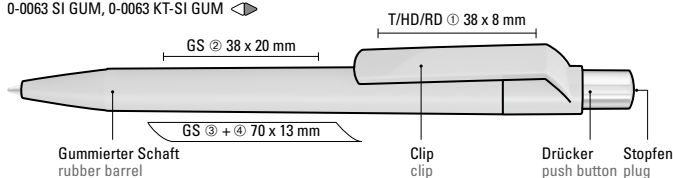

Mix n' Match: Ab 2.000 Stück kann das Modell farblich kombiniert werden.

0-0063 T-SI: Druckkugelschreiber mit transparent glänzendem Gehäuse, silber glänzendem Drücker und farbigem Stopfen.

0-0063 SI GUM: Druckkugelschreiber mit Softtouch-Schaft, gedeckt glänzendem Clip, silber glänzendem Drücker und farbigem Stopfen.

0-0063 KT-SI GUM: Druckkugelschreiber mit Softtouch-Schaft, transparent glänzendem Clip, silber glänzendem Drücker und farbigem Stopfen.

Preis/Stück 0-0063 T-SI 0,69 €
Mindestbestellmenge 1.000 Stück
Werbeschlüssel Schaft S ○, Clip T/HD/RD

Preis/Stück 0-0063 SI GUM 0,92 €
Preis/Stück 0-0063 KT-SI GUM 0,92 €
Mindestbestellmenge 1.000 Stück
Werbeschlüssel Schaft GS, Clip T/HD/RD

Mix n' Match: From 2,000 pieces, you can choose any colour combination.

0-0063 T-SI: Retractable ballpoint pen with transparent housing, push-button silver glossy and coloured plug.

0-0063 SI GUM: Retractable ballpoint pen with softtouch housing, opaque glossy clip, push-button silver glossy and coloured plug.

0-0063 KT-SI GUM: Retractable ballpoint pen with softtouch housing, transparent clip, push-button silver glossy and coloured plug.

Price/piece 0-0063 T-SI 0.69 €
Minimum quantity 1,000 pieces
Advertising code barrel S ○, clip T/HD/RD

Price/piece 0-0063 SI GUM 0.92 €
Price/piece 0-0063 KT-SI GUM 0.92 €
Minimum quantity 1,000 pieces
Advertising code barrel GS, clip T/HD/RD