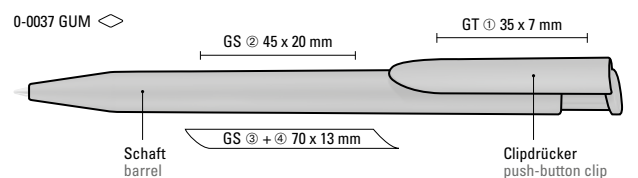

0-0037: Retractable ballpoint pen with opaque matt housing and clip button.

0-0037 GUM: Retractable ballpoint pen with softtouch housing and softtouch clip button.

Price/piece 0-0037	0.22 €
Minimum quantity	1,000 pieces
Advertising code	barrel S ○, clip T
Price/piece 0-0037 GUM	0.39 €
Minimum quantity	1,000 pieces
Advertising code	barrel GS, clip GT