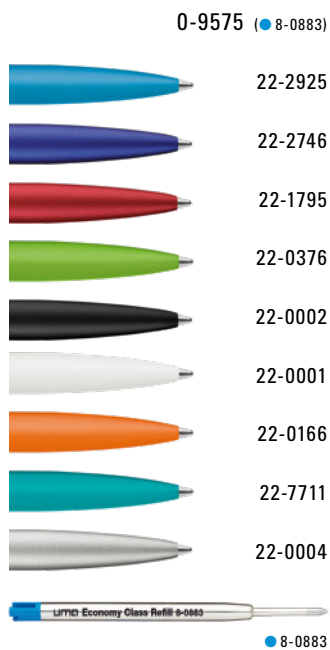

0-9575: Metall-Druckkugelschreiber mit matt lackiertem Aluminiumschaft. Metallclip und Drücker silber glanzverchromt.

Preis/Stück 0-9575 1,16 €
Mindestbestellmenge 300 Stück
Werbeschlüssel Schaft MS/L, Clip L

0-9575: Metal retractable ballpoint pen with matt lacquered aluminium housing. Metal clip and push-button chrome plated.

Price/piece 0-9575 1.16 €
Minimum quantity 300 pieces
Advertising code barrel MS/L, clip L