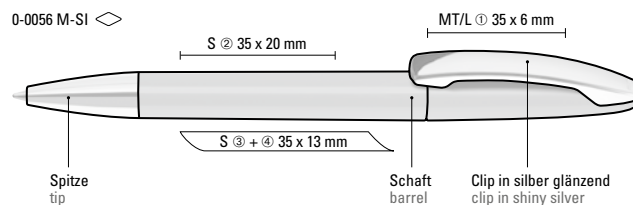

Antibakterielle
Variante
ICON GREEN
Seite/page 51

Mix n' Match: Ab 2.000 Stück kann das Modell farblich kombiniert werden.

0-0056 SI: Drehkugelschreiber mit gedeckt glänzendem Gehäuse und Spitze glanzverchromt.

0-0056 M-SI: Drehkugelschreiber mit gedeckt glänzendem Gehäuse, Metallclip und Spitze glanzverchromt.

Preis/Stück 0-0056 SI 0,81 €
Mindestbestellmenge 1.000 Stück
Werbeschlüssel Schaft S, Clip T

Preis/Stück 0-0056 M-SI 1,13 €
Mindestbestellmenge 1.000 Stück
Werbeschlüssel Schaft S, Clip MT/L

Mix n' Match: From 2,000 pieces, you can choose any colour combination.

0-0056 SI: Twist ballpoint pen with opaque glossy housing and tip chrome plated.

0-0056 M-SI: Twist ballpoint pen with opaque glossy housing, metal clip and tip chrome plated.

Price/piece 0-0056 SI 0.81 €
Minimum quantity 1,000 pieces
Advertising code barrel S, clip T

Price/piece 0-0056 M-SI 1.13 €
Minimum quantity 1,000 pieces
Advertising code barrel S, clip MT/L