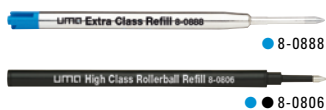

0-9100 (● 8-0888)
0-9102 R (● 8-0806)

0-9100 GO (● 8-0888)