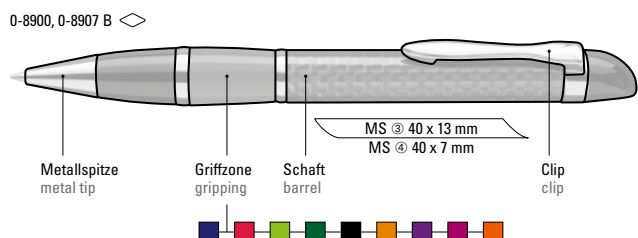

0-8940 C: Carbonfaser Metalldrehkugelschreiber mit zwei eingelassenen silbernen Ringen und Kappe in schwarz. Metallbeschlagteile glanzverchromt.

0-8900: Edler Carbonfaser Metalldrehkugelschreiber mit farbiger Griffzone, flexiblem Metallclip, Metallzierring und Metallspitze glanzverchromt.

0-8907 B: Edler Carbonfaser Metalldrehbleistift (0,7mm) mit farbiger Griffzone, flexiblem Metallclip, Metallzierring und Metallspitze glanzverchromt.

0-8940: Carbon fibre metal twist ballpoint pen with two recessed silver rings and cap in black. Metal fittings chrome plated.

0-8900: Carbon fibre metal twist ballpoint pen with coloured grip zone, flexible metal clip, metal ring and metal tip chrome plated.

0-8907 B: Carbon fibre metal twist pencil (0.7mm) with coloured grip zone, flexible metal clip, metal ring and metal tip chrome plated.

Preis/Stück 0-8940 C 5,15 €
Mindestbestellmenge 100 Stück
Werbeschlüssel Schaft MS, Kappe MT/L
Preis/Stück 0-8900 7,87 €
Preis/Stück 0-8907 B 8,58 €
Mindestbestellmenge 100 Stück
Werbeschlüssel Schaft MS

Price/piece 0-8940 5.15 €
Minimum quantity 100 pieces
Advertising code barrel MS, cap MT/L
Price/piece 0-8900 7.87 €
Price/piece 0-8907 B 8.58 €
Minimum quantity 100 pieces
Advertising code barrel MS