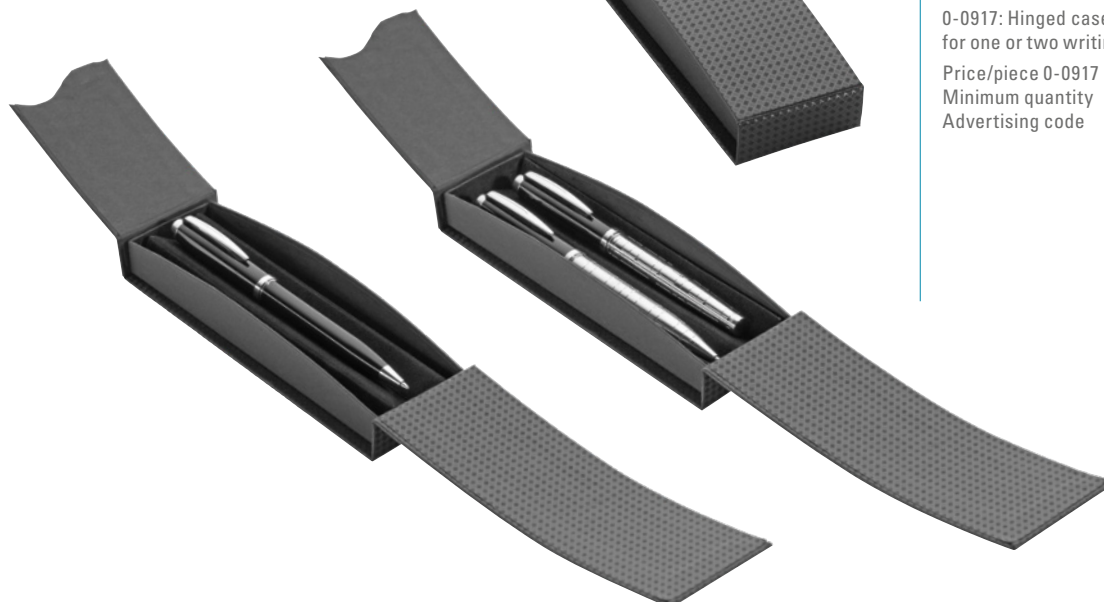

ETUI
0-0911

ETUI
0-0911 W

BESCHREIBUNG
DESCRIPTION

0-0911: Klappetui im Carbonfaser-Look mit Magnetverschluss für ein oder zwei Schreibgeräte. Kartonschuber im Carbonfaser-Look. Auf Anfrage ist der Kartonschuber mit 4c-Gestaltung erhältlich.

0-0911 W: Klappetui in uni weiß oder schwarz mit Magnetverschluss für ein oder zwei Schreibgeräte. Kartonschuber in weiß. Auf Anfrage ist der Kartonschuber mit 4c-Gestaltung erhältlich.

Preis/Stück 0-0911 2,24 €
Mindestmenge 100 Stück
Werbeschlüssel TT/HD

Preis/Stück 0-0911 W 2,24 €
Mindestmenge 100 Stück
Werbeschlüssel TT/HD/RD

0-0911: Hinged case with magnetic closure in carbon fibre look for one or two writing instruments. Cardboard slipcase in carbon fibre look. On request the cardboard slipcase is available in a 4c-design.

0-0911 W: Hinged case with magnetic closure in white or black for one or two writing instruments. Cardboard slipcase in white.

On request, the cardboard slipcase is available with a 4c-design.

Price/piece 0-0911 2.24 €
Minimum quantity 100 pieces
Advertising code TT/HD

Price/piece 0-0911 W 2.24 €
Minimum quantity 100 pieces
Advertising code TT/HD/RD

0-0911 W ◊

BESCHREIBUNG
DESCRIPTION

0-0917: Klappetui mit Magnetverschluss in schwarz für ein oder zwei Schreibgeräte.

Preis/Stück 0-0917 3,28 €
Mindestbestellmenge 100 Stück
Werbeschlüssel TT

0-0917: Hinged case with magnetic closure in black for one or two writing instruments.

Price/piece 0-0917 3.28 €
Minimum quantity 100 pieces
Advertising code TT

0-0917 ◊

ETUI
0-0917