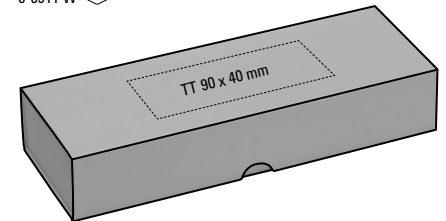

0-0911: Klappetui im Carbonfaser-Look mit Magnetverschluss für ein oder zwei Schreibgeräte. Kartonschuber im Carbonfaser-Look. Auf Anfrage ist der Kartonschuber mit 4c-Gestaltung erhältlich.

0-0911 W: Klappetui in uni weiß oder schwarz mit Magnetverschluss für ein oder zwei Schreibgeräte. Kartonschuber in weiß. Auf Anfrage ist der Kartonschuber mit 4c-Gestaltung erhältlich.

Preis/Stück 0-0911 2,24 €
Mindestmenge 100 Stück
Werbeschlüssel TT/HD

Preis/Stück 0-0911 W 2,24 €
Mindestmenge 100 Stück
Werbeschlüssel TT/HD/RD

0-0911: Hinged case with magnetic closure in carbon fibre look for one or two writing instruments. Cardboard slipcase in carbon fibre look. On request the cardboard slipcase is available in a 4c-design.

0-0911 W: Hinged case with magnetic closure in white or black for one or two writing instruments. Cardboard slipcase in white.

On request, the cardboard slipcase is available with a 4c-design.

Price/piece 0-0911 2.24 €
Minimum quantity 100 pieces
Advertising code TT/HD

Price/piece 0-0911 W 2.24 €
Minimum quantity 100 pieces
Advertising code TT/HD/RD

0-0911 W ◊