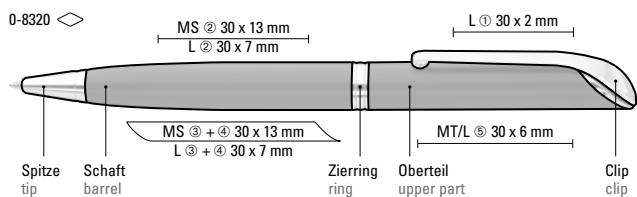

0-8320 (● 8-0855)

63-0002

● 8-0855

0-8322 R (● 8-0806)

63-0002

● 8-0806

0-8320: Metall-Drehkugelschreiber mit matter Oberfläche. Metallbeschlagteile glanzverchromt.

0-8322 R: Metall-Rollerball mit matter Oberfläche. Metallbeschlagteile glanzverchromt.

Preis/Stück 0-8320 2,46 €
Mindestbestellmenge 300 Stück
Werbeschlüssel Schaft MS/L,
Clip L, Oberteil MT/L

Preis/Stück 0-8322 R 3,18 €
Mindestbestellmenge 300 Stück
Werbeschlüssel Schaft MT/L,
Clip L, Kappe MT/L

0-8320: Metal twist ballpoint pen with matt housing. Metal fittings chrome plated.

0-8322 R: Metal rollerball with matt housing. Metal fittings chrome plated.

Price/piece 0-8320 2.46 €
Minimum quantity 300 pieces
Advertising code barrel MS/L,
clip L, upper part MT/L

Price/piece 0-8322 R 3.18 €
Minimum quantity 300 pieces
Advertising code barrel MT/L,
clip L, cap MT/L