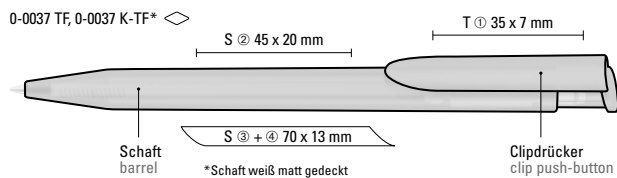

UMQ
PRIME

Recycelte
Variante
HAPPY RECY

Seite/page 59

0-0037 TF, 0-0037 K-TF* ◇