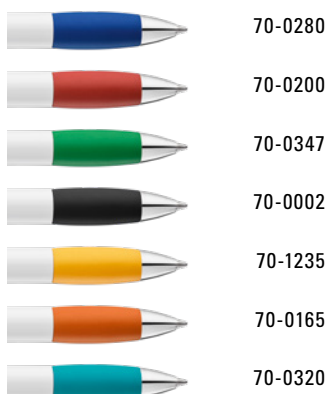

0-0112 SI (● 8-0877)

70-0280
70-0200
70-0347
70-0002
70-1235
70-0165
70-0320

● 8-0877