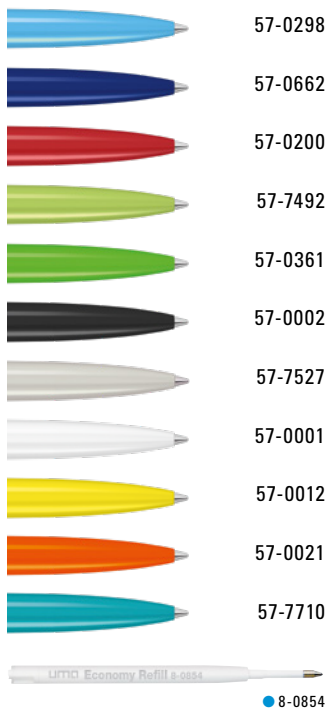

0-2250 ANTIBAC (● 8-0854)