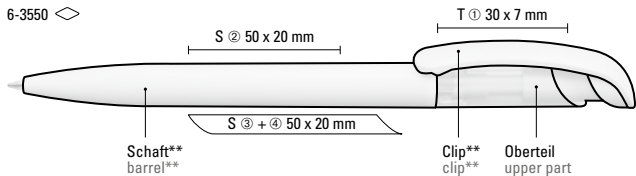

*06-7527 BIO-MIX: Drücker und Spitze sind aus Bio-Material gefertigt. Der Werkstoff Celluloseacetat entspricht der DIN EN 13432:2000-12 und wird aus europäischen Weichhölzern gewonnen.

*06-7527 BIO-MIX: Push-button and tip are made of bio material. This material – cellulose acetate – complies with DIN EN 13432:2000-12 and is derived from European softwoods.

**Die Herstellung der Clips und der Schäfte ist aufgrund des besonderen Materials produktionstechnischen Schwankungen unterlegen. Leichte Unterschiede in der Farbe und der Oberfläche (Schlierenbildung) sind möglich.

**The production of the clips and barrels is subject to fluctuations due to the special material. Slight differences in colour and surface (smear formation) are possible.