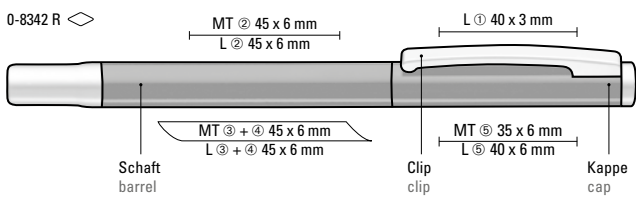

0-8340: Metall-Drehkugelschreiber mit gefedertem Clip. Oberfläche in silber matt mit glänzenden Beschlagteilen oder schwarz bzw. weiß glänzend mit matten Beschlägen.

0-8342 R: Metall-Rollerball mit gefedertem Clip. Oberfläche in silber matt mit glänzenden Beschlagteilen oder schwarz bzw. weiß glänzend mit matten Beschlägen.

0-8340 TO: Metall-Drehkugelschreiber mit gefedertem Clip. Oberfläche in silber matt mit glänzenden Beschlagteilen. Touchfunktion im Oberteil.

0-8340: Metal twist ballpoint pen with spring-mounted clip. Surface in matt silver and glossy chrome fittings, glossy black or white with matt fittings.

0-8342 R: Metal rollerball with spring-mounted clip. Surface in matt silver and glossy chrome fittings, matt black or glossy white with matt fittings.

0-8340 TO: Metal twist ballpoint pen with spring-mounted clip. Surface in matt silver, glossy chrome fittings. Black rubber ball with integrated touch screen control.

Preis/Stück 0-8340 2,15 €
Preis/Stück 0-8340 TO 2,58 €
Mindestbestellmenge 300 Stück
Werbeschlüssel Schaft MS/L, Clip L, Oberteil MT/L
Preis/Stück 0-8342 R 2,86 €
Mindestbestellmenge 300 Stück
Werbeschlüssel Schaft MT/L, Clip L, Kappe MT/L

Price/piece 0-8340 2.15 €
Price/piece 0-8340 TO 2.58 €
Minimum quantity 300 pieces
Advertising code barrel MS/L, clip L, upper part MT/L
Price/piece 0-8342 R 2.86 €
Minimum quantity 300 pieces
Advertising code barrel MT/L, clip L, cap MT/L