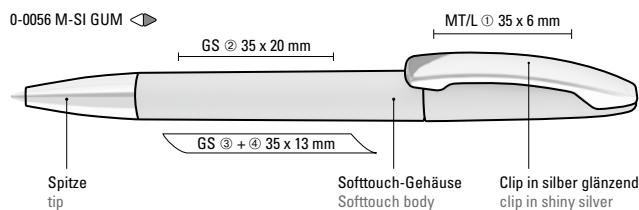

0-0056 T-SI (● 8-0866)
0-0056 TM-SI (● 8-0866)

0-0056 M-SI GUM (● 8-0866)

Mix n' Match: Ab 2.000 Stück kann das Modell farblich kombiniert werden.

0-0056 T-SI: Drehkugelschreiber mit transparent glänzendem Gehäuse und Spitze glanzverchromt.

0-0056 TM-SI: Drehkugelschreiber mit transparent glänzendem Gehäuse, Metallclip und Spitze glanzverchromt.

0-0056 M-SI GUM: Drehkugelschreiber mit Softtouch-Gehäuse, Metallclip und Spitze glanzverchromt.

Preis/Stück 0-0056 T-SI	0,81 €
Mindestbestellmenge	1.000 Stück
Werbeschlüssel	Schaft S, Clip T

Preis/Stück 0-0056 TM-SI	1,13 €
Mindestbestellmenge	1.000 Stück
Werbeschlüssel	Schaft S, Clip MT/L

Preis/Stück 0-0056 M-SI GUM	1,48 €
Mindestbestellmenge	1.000 Stück
Werbeschlüssel	Schaft GS, Clip MT/L

Mix n' Match: From 2,000 pieces, you can choose any colour combination.

0-0056 T-SI: Twist ballpoint pen with transparent housing and tip chrome plated.

0-0056 TM-SI: Twist ballpoint pen with transparent housing, metal clip and tip chrome plated.

0-0056 M-SI GUM: Twist ballpoint pen with softtouch housing, metal clip and tip chrome plated.

Price/piece 0-0056 T-SI	0.81 €
Minimum quantity	1,000 pieces
Advertising code	barrel S, clip T

Price/piece 0-0056 TM-SI	1.13 €
Minimum quantity	1,000 pieces
Advertising code	barrel S, clip MT/L

Price/piece 0-0056 M-SI GUM	1.48 €
Minimum quantity	1,000 pieces
Advertising code	barrel GS, clip MT/L