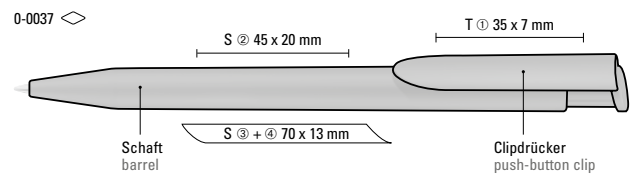

0-0037: Retractable ballpoint pen with opaque matt housing and clip button.

0-0037 GUM: Retractable ballpoint pen with softtouch housing and softtouch clip button.

Price/piece 0-0037	0.22 €
Minimum quantity	1,000 pieces
Advertising code	barrel S ○, clip T
Price/piece 0-0037 GUM	0.39 €
Minimum quantity	1,000 pieces
Advertising code	barrel GS, clip GT