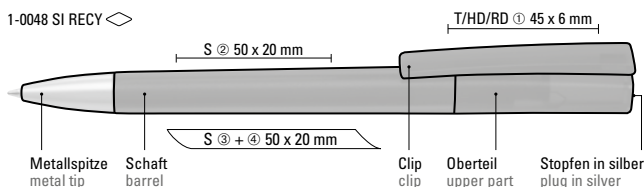

1-0048 SI RECY: Drehkugelschreiber mit gedeckt mattem Gehäuse aus 100% recyceltem Post-Consumer-Kunststoff. Metallspitze matt verchromt. Stopfen optional in verschiedenen gedeckten Farben oder silber (Standard ABS) erhältlich.

Preis/Stück 1-0048 RECY 1,05 €
Mindestbestellmenge 1.000 Stück
Werbeschlüssel Schaft S ◊, Clip T/HD/RD

1-0048 SI RECY: Twist ballpoint pen with opaque matt housing made from 100% recycled post-consumer plastic. Metal tip matt chromed. Plugs optionally available in various matt colours or silver (standard ABS).

Price/piece 1-0048 RECY 1.05 €
Minimum quantity 1,000 pieces
Advertising code barrel S ◊, clip T/HD/RD