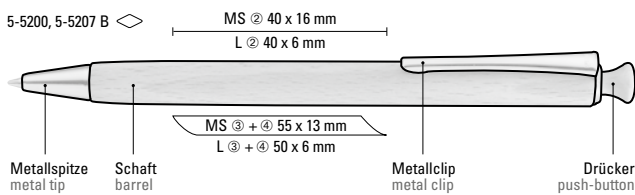

Farb-Code/Minen
Colour code/Refills

FOREST
5-5200

FOREST B
5-5207 B

BEECH
5-5800

5-5200 (● 8-0877)
5-5207 B (0,7mm)

05-W001

● 8-0877

5-5800 (● 8-0855)

08-W001

● 8-0855

PEFC
PEFC/04-31-3311

Only PEFC-certified german beechwood is used for these writing utensils made of wood. Through special processing of the sustainable raw material, the natural product transports its advertising message in a refined and beautiful design to the customer.

Wood is a natural material with a great variety of colours and textures (grain effect).

5-5200: Holz-Druckkugelschreiber mit Holzdrücker, Metallclip und Metallspitze silber glänzend. Schaft und Drücker aus schutzlackiertem PEFC-zertifiziertem Buchenholz.

5-5207 B: Holz-Druckbleistift (0,7mm) mit Holzdrücker, Metallclip und Metallspitze silber glänzend. Schaft und Drücker aus schutzlackiertem PEFC-zertifiziertem Buchenholz.

5-5800: Holz-Druckkugelschreiber mit Holzdrücker, Metallclip und Metallspitze glanzverchromt. Schaft und Drücker aus schutzlackiertem PEFC-zertifiziertem Buchenholz.

5-5200: Wooden retractable ballpoint pen with wooden push-button, metal clip and metal tip silver glossy. Barrel and push-button made from PEFC certified beechwood with protective varnish coating.

5-5207 B: Wooden mechanical pencil (0.7mm) with wooden push-button, metal clip and metal tip silver glossy. Barrel and push-button made from PEFC certified beechwood with protective varnish coating.

5-5800: Wooden retractable ballpoint pen with wooden push-button, metal clip and metal tip chrome plated. Barrel and push-button made from PEFC certified beechwood with protective varnish coating.

Preis/Stück 5-5200	1,79 €
Preis/Stück 5-5207 B	2,22 €
Mindestbestellmenge	300 Stück
Werbeschlüssel	Schaft MS/L
Preis/Stück 5-5800	2,04 €
Mindestbestellmenge	300 Stück
Werbeschlüssel	Schaft MS/L, Clip L

Price/piece 5-5200	1.79 €
Price/piece 5-5207 B	2.22 €
Minimum quantity	300 pieces
Advertising code	barrel MS/L
Price/piece 5-5800	2.04 €
Minimum quantity	300 pieces
Advertising code	barrel MS/L, clip L