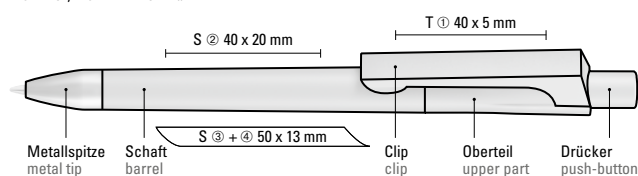

1-0142 SI (●● 8-0855)
1-0142 KTF SI (●● 8-0855)

01-0284

01-0286

01-0280

01-0200

01-0375

01-0340

01-0002

01-0428

01-0001

01-0108

01-0526

01-0219

01-0172

01-2995

01-3262

●● 8-0855

Mix n' Match: Alle Teile können farblich frei kombiniert werden.

1-0142 SI: Druckkugelschreiber mit gedeckt matten Gehäuse und schwerer Metallspitze matt verchromt.

1-0142 KTF SI: Druckkugelschreiber mit gedeckt matten Gehäuse und transparent gefrostetem Clip. Schwere Metallspitze matt verchromt.

Preis/Stück 1-0142 SI 0,99 €
Preis/Stück 1-0142 KTF SI 0,99 €
Mindestbestellmenge 1.000 Stück
Werbeschlüssel Schaft S ○, Clip T

Mix n' Match: All parts can be colour-combined freely.

1-0142 SI: Retractable ballpoint pen with opaque matt housing and heavy metal tip matt chromed.

1-0142 KTF SI: Retractable ballpoint pen with opaque matt housing and transparent frosted clip. Heavy metal tip matt chromed.

Price/piece 1-0142 SI 0,99 €
Price/piece 1-0142 KTF SI 0,99 €
Minimum quantity 1,000 pieces
Advertising code barrel S ○, clip T

umaBlackForest
Pens

1-0142 SI, 1-0142 KTF SI ◀▶