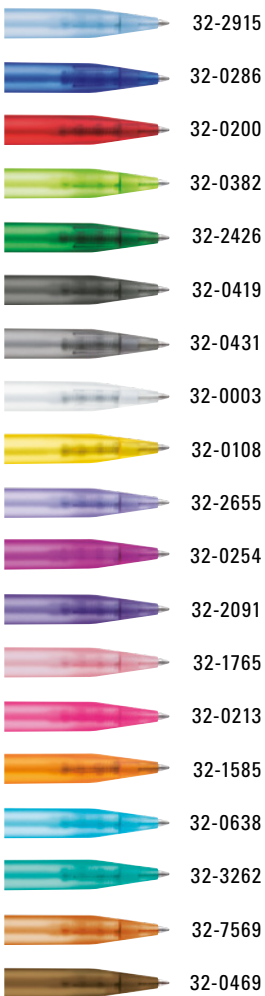

0-0017 TF (● 8-0866)

POST-CONSUMER
RECYCLED PLASTIC

Recycelte Variante
PIXEL RECY
Seite/page 65

Antibakterielle
Variante
PIXEL F GREEN
Seite/page 52

Mix n' Match: Ab 2.000 Stück kann das Modell farblich kombiniert werden.

0-0017: Druckkugelschreiber mit gedeckt glänzendem Gehäuse, Bogenclip und Drücker.

0-0017 TF: Druckkugelschreiber mit gefrostetem Gehäuse, glänzend transparentem Bogenclip und Drücker.

0-0017 KG F: Druckkugelschreiber mit farbig mattem Gehäuse, glänzend weißem Bogenclip und Drücker.

Preis/Stück 0-0017	0,42 €
Preis/Stück 0-0017 TF	0,42 €
Preis/Stück 0-0017 KG F	0,42 €
Mindestbestellmenge	1.000 Stück
Werbeschlüssel	Schaft S ○, Clip T

Mix n' Match: From 2,000 pieces, you can choose any colour combination.

0-0017: Retractable ballpoint pen with opaque glossy housing, curved clip and push-button.

0-0017 TF: Retractable ballpoint pen with transparent frosted housing, transparent glossy curved clip and push-button.

0-0017 KG F: Retractable ballpoint pen with opaque matt housing, opaque glossy curved clip and push-button in white.

Price/piece 0-0017	0.42 €
Price/piece 0-0017 TF	0.42 €
Price/piece 0-0017 KG F	0.42 €
Minimum quantity	1,000 pieces
Advertising code	barrel S ○, clip T