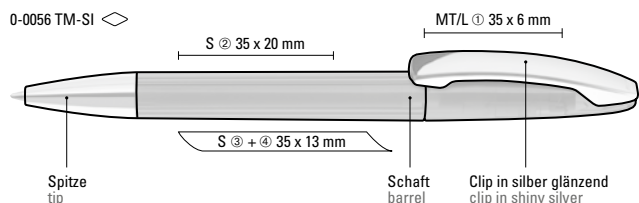

0-0056 T-SI (● 8-0866)
0-0056 TM-SI (● 8-0866)

0-0056 M-SI GUM (● 8-0866)

Mix n' Match: Ab 2.000 Stück kann das Modell farblich kombiniert werden.

0-0056 T-SI: Drehkugelschreiber mit transparent glänzendem Gehäuse und Spitze glanzverchromt.

0-0056 TM-SI: Drehkugelschreiber mit transparent glänzendem Gehäuse, Metallclip und Spitze glanzverchromt.

0-0056 M-SI GUM: Drehkugelschreiber mit Softtouch-Gehäuse, Metallclip und Spitze glanzverchromt.

Preis/Stück 0-0056 T-SI	0,81 €
Mindestbestellmenge	1.000 Stück
Werbeschlüssel	Schaft S, Clip T

Preis/Stück 0-0056 TM-SI	1,13 €
Mindestbestellmenge	1.000 Stück
Werbeschlüssel	Schaft S, Clip MT/L

Preis/Stück 0-0056 M-SI GUM	1,48 €
Mindestbestellmenge	1.000 Stück
Werbeschlüssel	Schaft GS, Clip MT/L

Mix n' Match: From 2,000 pieces, you can choose any colour combination.

0-0056 T-SI: Twist ballpoint pen with transparent housing and tip chrome plated.

0-0056 TM-SI: Twist ballpoint pen with transparent housing, metal clip and tip chrome plated.

0-0056 M-SI GUM: Twist ballpoint pen with softtouch housing, metal clip and tip chrome plated.

Price/piece 0-0056 T-SI	0.81 €
Minimum quantity	1,000 pieces
Advertising code	barrel S, clip T

Price/piece 0-0056 TM-SI	1.13 €
Minimum quantity	1,000 pieces
Advertising code	barrel S, clip MT/L

Price/piece 0-0056 M-SI GUM	1.48 €
Minimum quantity	1,000 pieces
Advertising code	barrel GS, clip MT/L