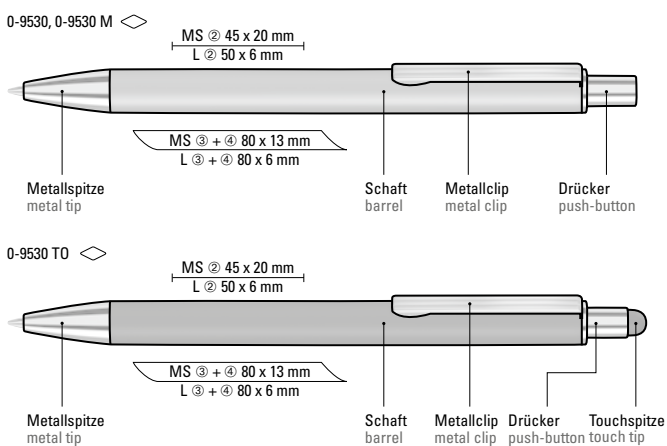

0-9530: Metall-Druckkugelschreiber
mit matter Oberfläche, Metallclip mit
eingelassenen Rillen, Metallspitze und
Drücker in silber glänzend.

0-9530 M: Metall-Druckkugelschreiber
mit matter Oberfläche, Metallclip mit
eingelassenen Rillen, Metallspitze und
Drücker in schwarz matt.

0-9530 TO: Metall-Druckkugelschreiber
mit matter Oberfläche, Metallclip mit
eingelassenen Rillen, Metallspitze in
silber glänzend und Drücker mit
integrierter Touchscreensteuerung.

Preis/Stück 0-9530 1,28 €
Preis/Stück 0-9530 M 1,28 €
Preis/Stück 0-9530 TO 1,42 €
Mindestbestellmenge 300 Stück
Werbeschlüssel Schaft MS/L

0-9530: Metal retractable ballpoint pen
with matt finish, metal clip with
recessed grooves, metal tip and
push-button in glossy silver.

0-9530 M: Metal retractable ballpoint
pen with matt finish, metal clip with
recessed grooves, metal tip and
push-button in matt black.

0-9530 TO: Metal retractable ballpoint
pen with matt finish, metal clip with
recessed grooves, metal tip in glossy
silver and push-button with integrated
touch screen control.

Price/piece 0-9530 1.28 €
Price/piece 0-9530 M 1.28 €
Price/piece 0-9530TO 1.42 €
Minimum quantity 300 pieces
Advertising code barrel MS/L