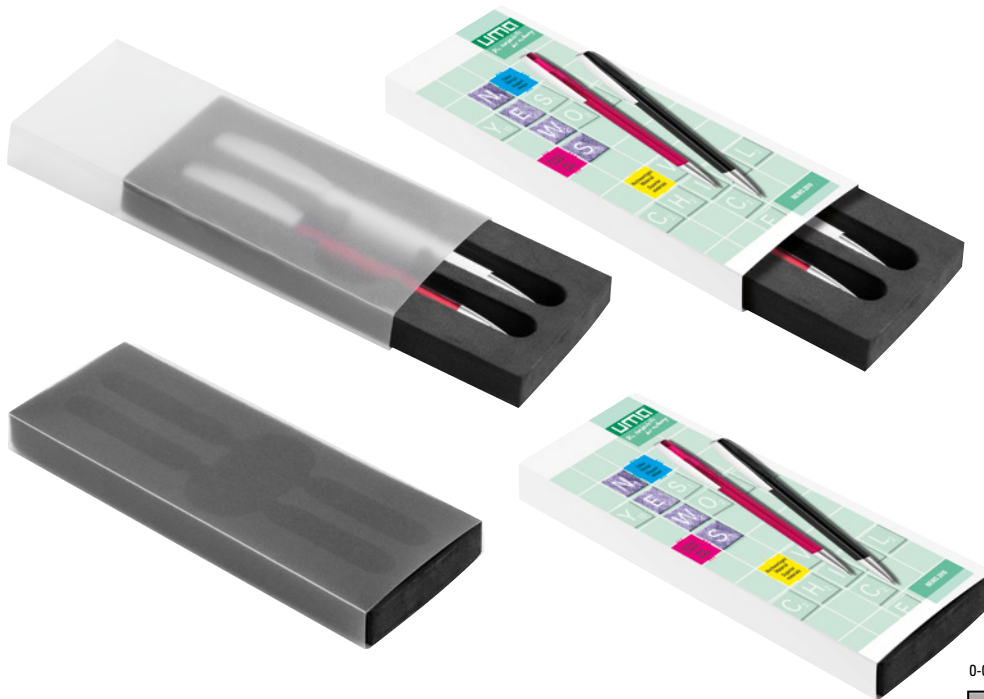

Price/piece 0-0942 0.42 €
 Minimum quantity 100 pieces
 Advertising code TT

Price/piece 0-0955 rPET 0.66 €
 Minimum quantity 100 pieces
 Advertising code HD

ETUI
0-0914/2

ETUI CI
0-0914/2 CI

BESCHREIBUNG
DESCRIPTION