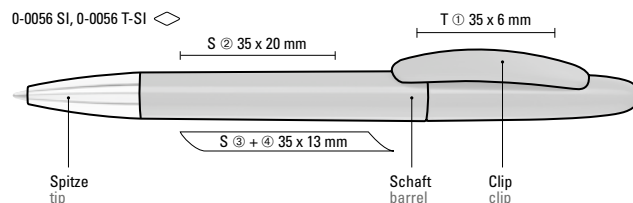

Antibakterielle
Variante
ICON GREEN
Seite/page 51

Mix n' Match: Ab 2.000 Stück kann das Modell farblich kombiniert werden.

0-0056 SI: Drehkugelschreiber mit gedeckt glänzendem Gehäuse und Spitze glanzverchromt.

0-0056 M-SI: Drehkugelschreiber mit gedeckt glänzendem Gehäuse, Metallclip und Spitze glanzverchromt.

Preis/Stück 0-0056 SI 0,81 €
Mindestbestellmenge 1.000 Stück
Werbeschlüssel Schaft S, Clip T

Preis/Stück 0-0056 M-SI 1,13 €
Mindestbestellmenge 1.000 Stück
Werbeschlüssel Schaft S, Clip MT/L

Mix n' Match: From 2,000 pieces, you can choose any colour combination.

0-0056 SI: Twist ballpoint pen with opaque glossy housing and tip chrome plated.

0-0056 M-SI: Twist ballpoint pen with opaque glossy housing, metal clip and tip chrome plated.

Price/piece 0-0056 SI 0.81 €
Minimum quantity 1,000 pieces
Advertising code barrel S, clip T

Price/piece 0-0056 M-SI 1.13 €
Minimum quantity 1,000 pieces
Advertising code barrel S, clip MT/L