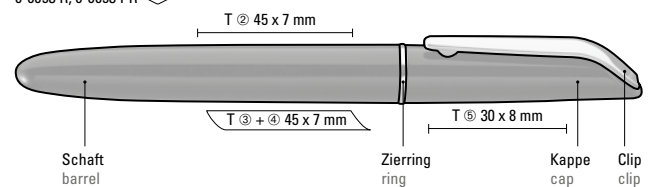

Schaft barrel
Zierring ring
Kappe cap
Clip clip