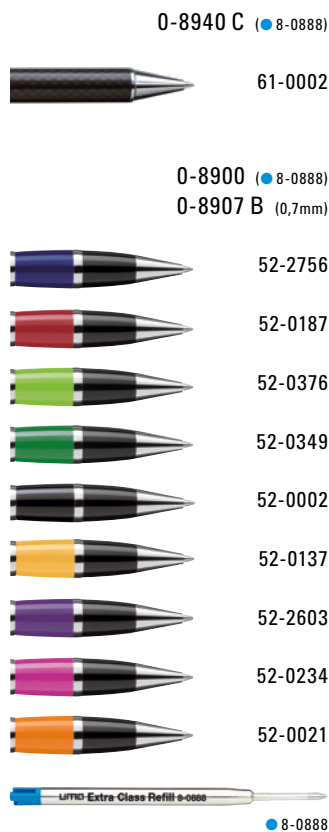

0-8940 C: Carbonfaser Metalldrehkugelschreiber mit zwei eingelassenen silbernen Ringen und Kappe in schwarz. Metallbeschlagteile glanzverchromt.

0-8900: Edler Carbonfaser Metalldrehkugelschreiber mit farbiger Griffzone, flexiblem Metallclip, Metallzierring und Metallspitze glanzverchromt.

0-8907 B: Edler Carbonfaser Metalldrehbleistift (0,7mm) mit farbiger Griffzone, flexiblem Metallclip, Metallzierring und Metallspitze glanzverchromt.

0-8940: Carbon fibre metal twist ballpoint pen with two recessed silver rings and cap in black. Metal fittings chrome plated.

0-8900: Carbon fibre metal twist ballpoint pen with coloured grip zone, flexible metal clip, metal ring and metal tip chrome plated.

0-8907 B: Carbon fibre metal twist pencil (0.7mm) with coloured grip zone, flexible metal clip, metal ring and metal tip chrome plated.

Preis/Stück 0-8940 C 5,15 €
Mindestbestellmenge 100 Stück
Werbeschlüssel Schaft MS, Kappe MT/L
Preis/Stück 0-8900 7,87 €
Preis/Stück 0-8907 B 8,58 €
Mindestbestellmenge 100 Stück
Werbeschlüssel Schaft MS

Price/piece 0-8940 5.15 €
Minimum quantity 100 pieces
Advertising code barrel MS, cap MT/L
Price/piece 0-8900 7.87 €
Price/piece 0-8907 B 8.58 €
Minimum quantity 100 pieces
Advertising code barrel MS