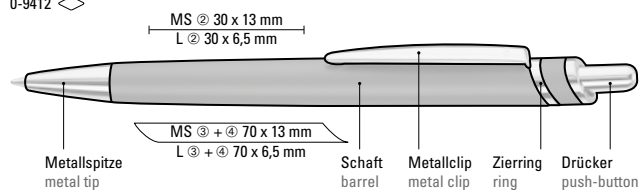

0-9412 (● 8-0883)

21-0002

21-0001

21-0541

21-1795

21-0004

● 8-0883

0-9412 ◊

0-9412: Metall-Druckkugelschreiber mit
matt lackiertem Aluminiumschaft.
Beslagteile glanzverchromt.

Preis/Stück 0-9412
Mindestbestellmenge
Werbeschlüssel

1,43 €
300 Stück
Schaft MS/L

0-9412: Metal retractable ballpoint pen
with matt lacquered aluminium housing.
Fittings chrome plated.

Price/piece 0-9412
Minimum quantity
Advertising code

1.43 €
300 pieces
barrel MS/L