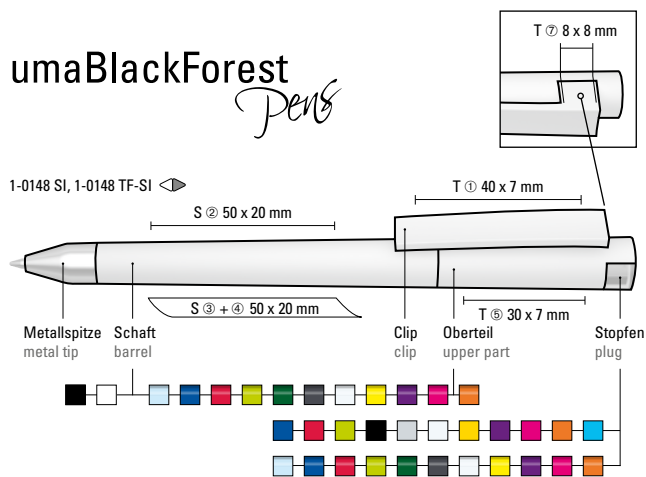

umaBlackForest
Pens

1-0148 SI: Drehkugelschreiber mit gedeckt mattem Gehäuse, Clip und Stopfen im Oberteil gedeckt glänzend bzw. transparent glänzend. Schwere Metallspitze glanzverchromt.

1-0148 TF-SI: Drehkugelschreiber mit gefrostem Gehäuse, Clip und Stopfen im Oberteil gedeckt glänzend bzw. transparent glänzend. Schwere Metallspitze glanzverchromt.

Preis/Stück 1-0148 SI 1,03 €
Preis/Stück 1-0148 TF-SI 1,03 €
Mindestbestellmenge 1.000 Stück
Werbeschlüssel Schaft S ○, Clip T, Oberteil T

1-0148 SI: Twist ballpoint pen with opaque matt housing and upper part with coloured plug in opaque or transparent. Heavy metal tip chrome plated.

1-0148 TF-SI: Twist ballpoint pen with transparent frosted housing and upper part with coloured plug in opaque or transparent. Heavy metal tip chrome plated.

Price/piece 1-0148 SI 1.03 €
Price/piece 1-0148 TF-SI 1.03 €
Minimum quantity 1,000 pieces
Advertising code barrel S ○, clip T, upper part T