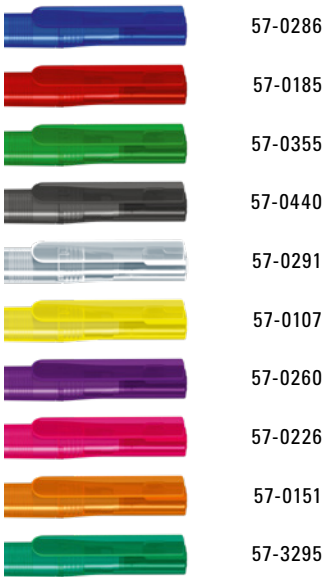

0-2240 T (● 8-0866)

0-2240 T KG (● 8-0866)