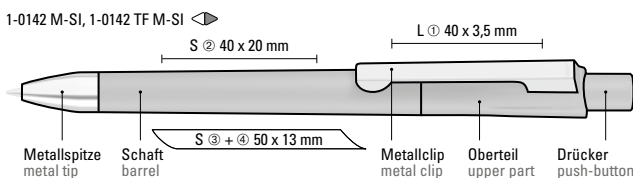

The most beautiful combination of design and manufacturing. Elegant designed in Germany. Precisely manufactured in Switzerland. Exclusively assembled and refined in the Black Forest.

Mix n' Match: Alle Teile können farblich frei kombiniert werden.