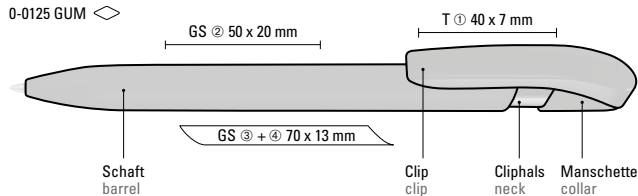

0-0125 M-SI GUM: Druckkugelschreiber mit Softtouch-Gehäuse, flexiblem Metallclip und schwerer Metallspitze glanzverchromt.

0-0125 M-SI GUM: Retractable ballpoint pen with softtouch housing, flexible metal clip and heavy metal tip chrome plated.

0-0125 GUM ◊