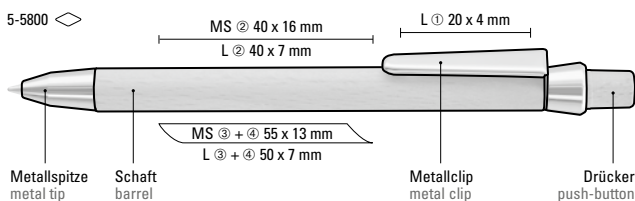

Farb-Code/Minen
Colour code/Refills

FOREST
5-5200

FOREST B
5-5207 B

BEECH
5-5800

5-5200 (● 8-0877)
5-5207 B (0,7mm)

05-W001

● 8-0877

5-5800 (● 8-0855)

08-W001

● 8-0855

PEFC
PEFC/04-31-3311

Only PEFC-certified german beechwood is used for these writing utensils made of wood. Through special processing of the sustainable raw material, the natural product transports its advertising message in a refined and beautiful design to the customer.

Wood is a natural material with a great variety of colours and textures (grain effect).

5-5200: Holz-Druckkugelschreiber mit Holzdrücker, Metallclip und Metallspitze silber glänzend. Schaft und Drücker aus schutzlackiertem PEFC-zertifiziertem Buchenholz.

5-5207 B: Holz-Druckbleistift (0,7mm) mit Holzdrücker, Metallclip und Metallspitze silber glänzend. Schaft und Drücker aus schutzlackiertem PEFC-zertifiziertem Buchenholz.

5-5800: Holz-Druckkugelschreiber mit Holzdrücker, Metallclip und Metallspitze glanzverchromt. Schaft und Drücker aus schutzlackiertem PEFC-zertifiziertem Buchenholz.

5-5200: Wooden retractable ballpoint pen with wooden push-button, metal clip and metal tip silver glossy. Barrel and push-button made from PEFC certified beechwood with protective varnish coating.

5-5207 B: Wooden mechanical pencil (0.7mm) with wooden push-button, metal clip and metal tip silver glossy. Barrel and push-button made from PEFC certified beechwood with protective varnish coating.

5-5800: Wooden retractable ballpoint pen with wooden push-button, metal clip and metal tip chrome plated. Barrel and push-button made from PEFC certified beechwood with protective varnish coating.

Preis/Stück 5-5200	1,79 €
Preis/Stück 5-5207 B	2,22 €
Mindestbestellmenge	300 Stück
Werbeschlüssel	Schaft MS/L
Preis/Stück 5-5800	2,04 €
Mindestbestellmenge	300 Stück
Werbeschlüssel	Schaft MS/L, Clip L

Price/piece 5-5200	1.79 €
Price/piece 5-5207 B	2.22 €
Minimum quantity	300 pieces
Advertising code	barrel MS/L
Price/piece 5-5800	2.04 €
Minimum quantity	300 pieces
Advertising code	barrel MS/L, clip L