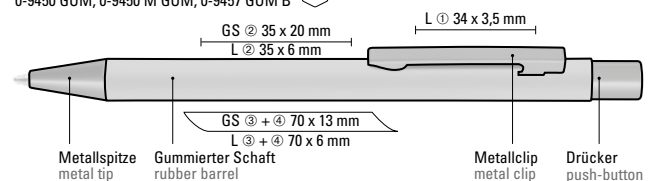

Die Modelle eignen sich für
Hochglanzlaserung. Siehe Seite 317.

The models are suitable for high gloss
laser engraving. See page 317.

0-9450 GUM:
Metall-Druckkugelschreiber mit
Softtouch-Gehäuse. Metallclip,
Metallspitze und Drücker GUN metallic.

0-9457 GUM B: Metall-Druckbleistift
(0,7mm) mit Softtouch-Gehäuse.
Metallclip, Metallspitze und Drücker
GUN metallic. Radiergummi im Drücker.

0-9450 M GUM:
Metall-Druckkugelschreiber mit
Softtouch-Gehäuse. Metallclip,
Metallspitze und Drücker schwarz
glänzend.

Preis/Stück 0-9450 GUM	2,12 €
Preis/Stück 0-9457 GUM B	2,84 €
Preis/Stück 0-9450 M GUM	2,12 €
Mindestbestellmenge	300 Stück
Werbeschlüssel	Schaft GS/L, Clip L

0-9450 GUM:
Metal retractable ballpoint pen with
softtouch housing. Metal clip, metal tip
and push-button GUN metallic.

0-9457 GUM B: Metal retractable pencil
(0.7mm) with softtouch housing. Metal
clip, metal tip and push-button GUN
metallic. Rubber inside the push-button.

0-9450 M GUM:
Metal retractable ballpoint pen with
softtouch housing. Metal clip, metal tip
and push-button glossy black.

Price/piece 0-9450 GUM	2.12 €
Price/piece 0-9457 GUM B	2.84 €
Price/piece 0-9450 M GUM	2.12 €
Minimum quantity	300 pieces
Advertising code	barrel GS/L, clip L

0-9450 GUM, 0-9450 M GUM, 0-9457 GUM B ◊