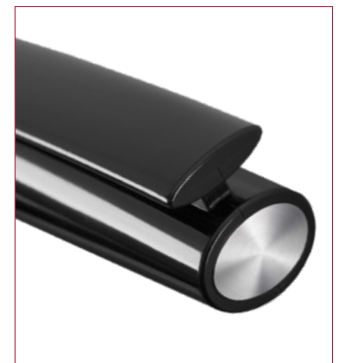

1-0047 SI (● 8-0855)

01-0002

01-0001

● 8-0855

1-0047 T-SI (● 8-0856)

01-2747

01-0199

01-0336

01-0425

01-0003

01-0116

01-0268

01-0227

01-0151

ULTIMO Tech Refill 1.0 8-0856

● 8-0856