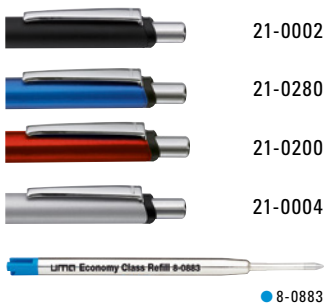

0-9438 (● 8-0883)