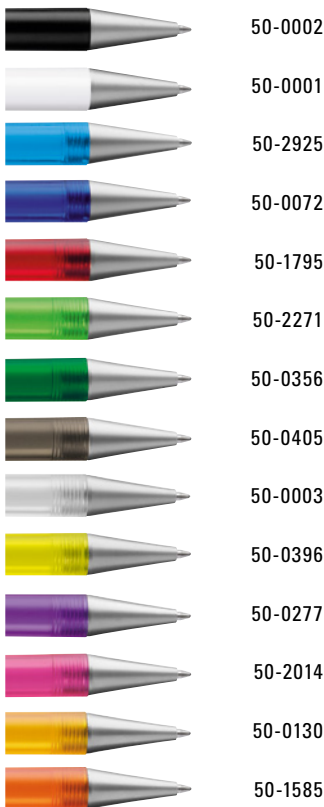

0-8600 (● 8-0856)
0-8607 B (0,7 mm)