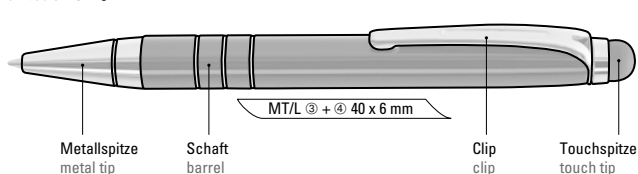

0-2608 S-TO ◊

Länge: ca. 110 mm
Length: approx. 110 mm