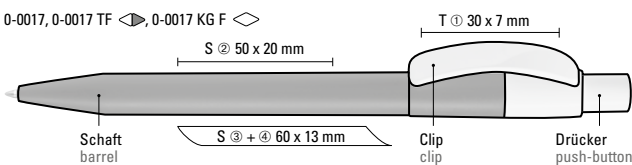

0-0017 TF (● 8-0866)

POST-CONSUMER
RECYCLED PLASTIC

Recycelte Variante
PIXEL RECY
Seite/page 65

Antibakterielle
Variante
PIXEL F GREEN
Seite/page 52

Mix n' Match: Ab 2.000 Stück kann das Modell farblich kombiniert werden.

0-0017: Druckkugelschreiber mit gedeckt glänzendem Gehäuse, Bogenclip und Drücker.

0-0017 TF: Druckkugelschreiber mit gefrostetem Gehäuse, glänzend transparentem Bogenclip und Drücker.

0-0017 KG F: Druckkugelschreiber mit farbig mattem Gehäuse, glänzend weißem Bogenclip und Drücker.

Preis/Stück 0-0017	0,42 €
Preis/Stück 0-0017 TF	0,42 €
Preis/Stück 0-0017 KG F	0,42 €
Mindestbestellmenge	1.000 Stück
Werbeschlüssel	Schaft S ○, Clip T

Mix n' Match: From 2,000 pieces, you can choose any colour combination.

0-0017: Retractable ballpoint pen with opaque glossy housing, curved clip and push-button.

0-0017 TF: Retractable ballpoint pen with transparent frosted housing, transparent glossy curved clip and push-button.

0-0017 KG F: Retractable ballpoint pen with opaque matt housing, opaque glossy curved clip and push-button in white.

Price/piece 0-0017	0.42 €
Price/piece 0-0017 TF	0.42 €
Price/piece 0-0017 KG F	0.42 €
Minimum quantity	1,000 pieces
Advertising code	barrel S ○, clip T