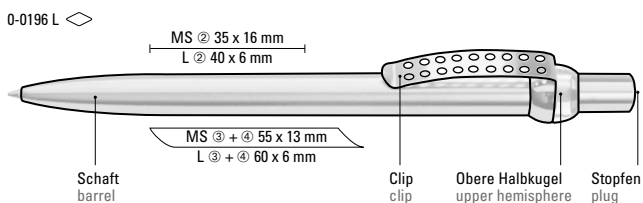

0-9440: Metall-Druckkugelschreiber mit Schaft, Drücker, Clip und Spitze glanzverchromt. Gummigriffzone farbig.

0-0196 L: Metall-Druckkugelschreiber mit verchromtem und lackiertem Schaft. Obere Halbkugel und Stopfen farbig transparent. Gelochter Metallclip, Drücker und untere Halbkugel verchromt.

0-9440: Metal retractable ballpoint pen with housing, push-button, clip and tip chrome plated. Coloured rubber grip zone.

0-0196 L: Metal retractable ballpoint pen with chrome and lacquered barrel. Upper hemisphere and plug in transparent colour. Metal clip, push-button and lower hemisphere chrome plated.

Preis/Stück 0-9440	1,48 €
Mindestbestellmenge	300 Stück
Werbeschlüssel	Schaft MS/L, Clip L
Preis/Stück 0-0196 L	1,28 €
Mindestbestellmenge	300 Stück
Werbeschlüssel	Schaft MS/L

Price/piece 0-9440	1.48 €
Minimum quantity	300 pieces
Advertising code	barrel MS/L, clip L
Price/piece 0-0196 L	1.28 €
Minimum quantity	300 pieces
Advertising code	barrel MS/L