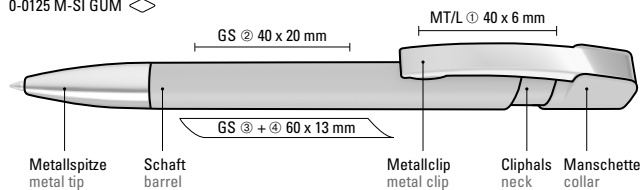

0-0125 M-SI GUM ◊