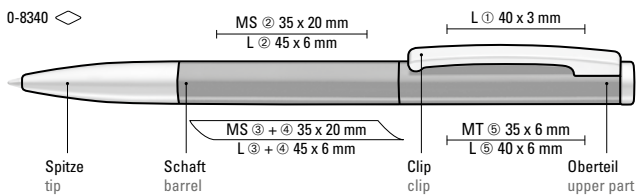

0-8340: Metall-Drehkugelschreiber mit gefedertem Clip. Oberfläche in silber matt mit glänzenden Beschlagteilen oder schwarz bzw. weiß glänzend mit matten Beschlägen.

0-8342 R: Metall-Rollerball mit gefedertem Clip. Oberfläche in silber matt mit glänzenden Beschlagteilen oder schwarz bzw. weiß glänzend mit matten Beschlägen.

0-8340 TO: Metall-Drehkugelschreiber mit gefedertem Clip. Oberfläche in silber matt mit glänzenden Beschlagteilen. Touchfunktion im Oberteil.

0-8340: Metal twist ballpoint pen with spring-mounted clip. Surface in matt silver and glossy chrome fittings, glossy black or white with matt fittings.

0-8342 R: Metal rollerball with spring-mounted clip. Surface in matt silver and glossy chrome fittings, matt black or glossy white with matt fittings.

0-8340 TO: Metal twist ballpoint pen with spring-mounted clip. Surface in matt silver, glossy chrome fittings. Black rubber ball with integrated touch screen control.

Preis/Stück 0-8340 2,15 €
Preis/Stück 0-8340 TO 2,58 €
Mindestbestellmenge 300 Stück
Werbeschlüssel Schaft MS/L, Clip L, Oberteil MT/L
Preis/Stück 0-8342 R 2,86 €
Mindestbestellmenge 300 Stück
Werbeschlüssel Schaft MT/L, Clip L, Kappe MT/L

Price/piece 0-8340 2.15 €
Price/piece 0-8340 TO 2.58 €
Minimum quantity 300 pieces
Advertising code barrel MS/L, clip L, upper part MT/L
Price/piece 0-8342 R 2.86 €
Minimum quantity 300 pieces
Advertising code barrel MT/L, clip L, cap MT/L