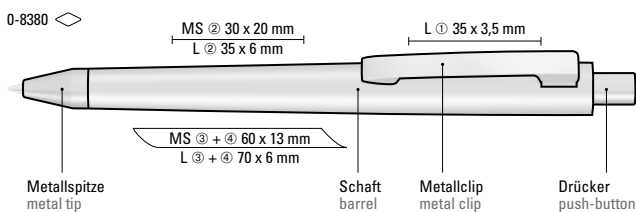

0-8380: Metall-Druckkugelschreiber mit matt lackiertem Gehäuse. Metallclip, Metallspitze und Drücker matt verchromt.
Preis/Stück 0-8380 1,64 €
Mindestbestellmenge 300 Stück
Werbeschlüssel Schaft MS/L, Clip L

0-8380: Metal retractable ballpoint pen with matt lacquered housing. Metal clip, metal tip and push-button matt chromed.
Price/piece 0-8380 1.64 €
Minimum quantity 300 pieces
Advertising code barrel MS/L, clip L