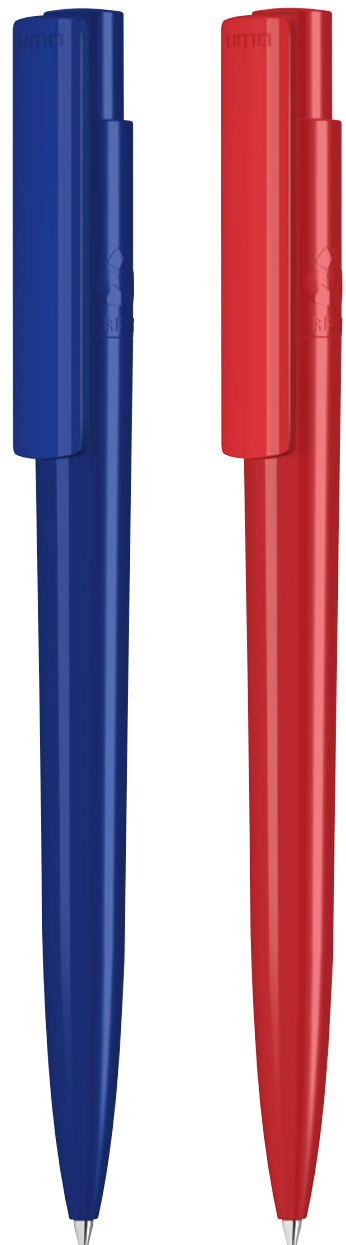

Wirkt gegen Corona - Viren

Das aus recycelten PET-Flaschen in Europa hergestellte rPET-Material eignet sich für langlebigen und nachhaltigen Werbeeinsatz. Der uma RECYCLED PET PEN PRO antibacterial bietet gleichzeitig mehrere Verkaufsargumente: recycelt, umweltverträglich, klimaneutral, antibakteriell und antiviral.

Aufgrund der Besonderheiten des Materials (recyceltes PET-Material) sind produktionstechnische Farbschwankungen gegeben.

The rPET material, which is produced in Europe from recycled PET bottles, is suitable for a durable and sustainable advertisement. The uma RECYCLED PET PEN PRO antibacterial offers several sales arguments: recycled, environmentally friendly, climate-neutral, antibacterial and antiviral.

Due to the special nature of the material (recycled PET material) production-related variations are possible.

Mix n' Match: Ab 2.000 Stück kann das Modell farblich kombiniert werden.

0-2250 ANTIBAC: Druckkugelschreiber aus recyceltem, antibakteriellem und antiviralem rPET in gedeckt glänzendem Gehäuse und Clip. Der nach ISO 22196 und ISO 21702 geprüfte antimikrobielle Zusatz verleiht dem rPET eine antibakterielle und antivirale Wirkung auch gegen Corona-Viren. Die Haftung und Ansiedlung von Bakterien oder Krankheitserregern auf der Oberfläche des Schreibgerätes wird um 99,99% verringert. Der in das rPET Material eingearbeitete antimikrobielle Zusatz kann nicht abgerieben oder abgegeben werden und wirkt über die gesamte Lebensdauer des Schreibgerätes. Eine dauerhafte Reduzierung von Krankheitserregern ist gegeben.

Preis/Stück 0-2250 ANTIBAC 0,62 €
Mindestbestellmenge 1.000 Stück
Werbeschlüssel Schaft S, Clip T

Mix n' Match: From 2,000 pieces, you can choose any colour combination.

0-2250 ANTIBAC: Retractable ballpoint pen made from recycled, antibacterial and antiviral recycled PET material with opaque glossy housing and clip. The ISO 22196 and ISO 21702 tested antimicrobial additive of silver ions gives the rPET material an antibacterial and antiviral effect that reduces the adhesion and settling of bacteria or pathogens on the surface of the writing instrument by 99.99%. The antimicrobial additive incorporated into the rPET material cannot be rubbed off or released and is effective over the entire life of the writing instrument. A permanent reduction of pathogens is given.

Price/piece 0-2250 ANTIBAC 0.62 €
Minimum quantity 1,000 pieces
Advertising code barrel S, clip T