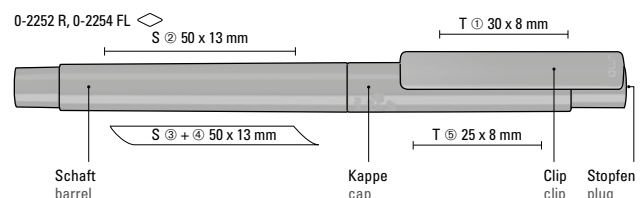

0-2252 R: Rollerball mit Gehäuse aus recyceltem PET-Material in gedeckt glänzend weiß oder schwarz. Stopfen in den 8 möglichen Schreibfarben.

0-2254 FL: Fineliner mit Gehäuse aus recyceltem PET-Material in gedeckt glänzend weiß oder schwarz. Stopfen in den 12 möglichen Schreibfarben.

Preis/Stück 0-2252 R 1,06 €
Preis/Stück 0-2254 FL 1,06 €
Mindestbestellmenge 1.000 Stück
Werbeschlüssel Schaft S, Clip T, Kappe T

The rPET material, which is produced in Europe from recycled PET bottles, is suitable for a durable and sustainable advertisement. Thanks to the European and climate-neutral production, the uma RECYCLED PET PEN PRO makes an additional sustainable contribution to the protection of the environment.

0-2252 R: Rollerball with opaque glossy housing in white or black made from recycled PET material. Plug in 8 possible writing colours.

0-2254 FL: Fineliner with opaque glossy housing in white or black made from recycled PET material. Plug in 12 possible writing colours.

Price/piece 0-2252 R 1.06 €
Price/piece 0-2254 FL 1.06 €
Minimum quantity 1,000 pieces
Advertising code barrel S, clip T, cap T

0-2252 R

0-2254 FL

0-2252 R

57-0002

57-0001

Tintenleitsystem/ink flow system

57-0298

57-0662

57-0200

57-0361

57-0002

57-2607

57-0233

57-0021

0-2254 FL

57-0002

57-0001

Tintenleitsystem/ink flow system

57-0298

57-0662

57-0200

57-7492

57-0361

57-0002

57-7527

57-0012

57-2607

57-0233

57-0021

57-0478