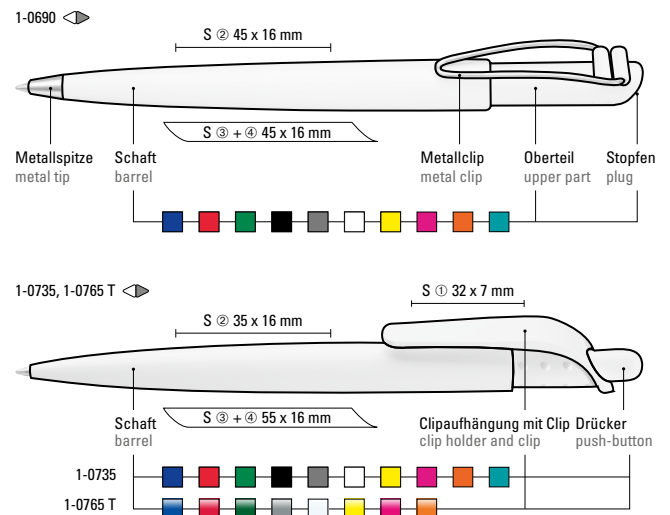

Mix n' Match: Alle Teile können farblich frei kombiniert werden.

1-0735: Druckkugelschreiber mit gedeckt glänzendem Gehäuse und großem Clip an genoppter Clipaufhängung.

1-0690: Druckkugelschreiber mit gedeckt glänzendem Gehäuse, vernickeltem Metallbiegeclip und Metallspitze.

1-0765 T: Druckkugelschreiber mit transparent gefrostetem Gehäuse und großem Clip an genoppter Clipaufhängung.

Preis/Stück 1-0735 0,51 €

Preis/Stück 1-0765 T 0,65 €

Mindestbestellmenge 1.000 Stück

Werbeschlüssel Schaft S ○, Clip S

Preis/Stück 1-0690 1,19 €

Mindestbestellmenge 1.000 Stück

Werbeschlüssel Schaft S ○

Mix n' Match: All parts can be colour-combined freely.

1-0735: Retractable ballpoint pen with opaque glossy housing and large clip on nubbed clip holder.

1-0690: Retractable ballpoint pen with opaque glossy housing, nickel-plated flexible metal clip and metal tip silver glossy.

1-0765 T: Retractable ballpoint pen with transparent frosted housing and large clip on nubbed clip holder.

Price/piece 1-0735 0.51 €

Price/piece 1-0765 T 0.65 €

Minimum quantity 1,000 pieces

Advertising code barrel S ○, clip S

Price/piece 1-0690 1.19 €

Minimum quantity 1,000 pieces

Advertising code barrel S ○