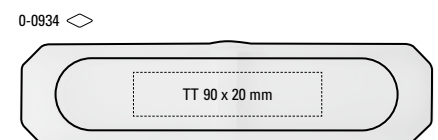

HAFTKLAMMER
ADHESIVE WALL CLIP
9-0447 TE

BESCHREIBUNG
DESCRIPTION

9-0447 TE: Haftklammer mit Kugelschreiber an einer Kunststoffspirale in schwarz oder weiß. Doppelkleber am Haftklammerboden.

Preis/Stück 9-0447 TE 1,43 €
Mindestbestellmenge 500 Stück
Werbeschlüssel TT auf Werbeplatte

9-0447 TE: Adhesive wall clip with ballpoint pen on a plastic spiral in black or white. Clip base features a two-sided adhesive.

Price/piece 9-0447 TE 1,43 €
Minimum quantity 500 pieces
Advertising code TT on panel

QUATER
0-0901

TRANSPARENTES KUNSTSTOFFETUI
TRANSPARENT PLASTIC CASE
0-0934

BESCHREIBUNG
DESCRIPTION

0-0901: Transparentes Kunststoff Etui mit Halterung aus Kunststoff. Der Kugelschreiber wird schwebend im Etui fixiert.

0-0934: Klar transparentes Kunststoff Klappetui für ein oder zwei Schreibgeräte.

Preis/Stück 0-0901 0,63 €
Preis/Stück 0-0934 0,63 €
Werbeschlüssel TT
Mindestbestellmenge 100 Stück

0-0901: Transparent plastic case with plastic holding ring. The ballpoint pen is fixed floating in the case.

0-0934: Plastic hinged case in clear transparent for one or two writing instruments.

Price/piece 0-0901 0,63 €
Price/piece 0-0934 0,63 €
Advertising code TT
Minimum quantity 100 pieces