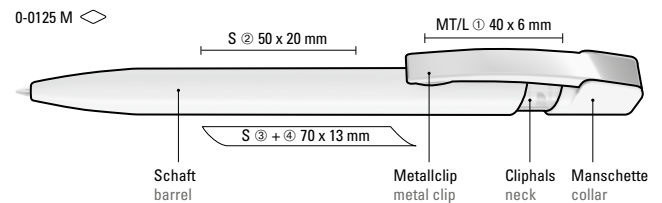

SKY
0-0125

SKY M
0-0125 M

SKY M SI
0-0125 M-SI

Farb-Code/Minen
Colour code/Refills

UMA
PRIME

0-0125: Druckkugelschreiber mit gedeckt glänzendem Gehäuse in uni weiß oder schwarz und farbig transparent glänzende Manschette.

0-0125 M: Druckkugelschreiber mit gedeckt glänzendem Gehäuse in uni weiß oder schwarz und farbig transparent glänzendem Cliphals, flexiblem Metallclip glanzverchromt.

0-0125 M-SI: Druckkugelschreiber mit gedeckt glänzendem Gehäuse in uni weiß oder schwarz, flexiblem Metallclip und schwerer Metallspitze glanzverchromt.

Preis/Stück 0-0125	0,48 €
Mindestbestellmenge	1.000 Stück
Werbeschlüssel	Schaft S, Clip T
Preis/Stück 0-0125 M	0,66 €
Preis/Stück 0-0125 M-SI	0,81 €
Mindestbestellmenge	1.000 Stück
Werbeschlüssel	Schaft S, Clip MT/L

UMA
PRIME

0-0125: Retractable ballpoint pen with opaque glossy housing in white or black and transparent coloured collar.

0-0125 M: Retractable ballpoint pen with opaque glossy housing in white or black, flexible metal clip and heavy metal tip chrome plated.

0-0125 M-SI: Retractable ballpoint pen with opaque glossy housing in white or black, flexible metal clip and heavy metal tip chrome plated.

Price/piece 0-0125 M-SI GUM	0.48 €
Minimum quantity	1,000 pieces
Advertising code	barrel S, clip T
Price/piece 0-0125 M-SI GUM	0.66 €
Price/piece 0-0125 M-SI GUM	0.81 €
Minimum quantity	1,000 pieces
Advertising code	barrel S, clip MT/L

0-0125 (● 8-0855)
0-0125 M (● 8-0855)

50-0002

50-0001

50-0072

50-1795

50-2271

50-0356

50-0405

50-0396

50-2077

50-0130

50-0214

50-1585

0-0125 M-SI (● 8-0855)

50-0002

50-0001

● 8-0855

0-0125 ◊

0-0125 M ◊