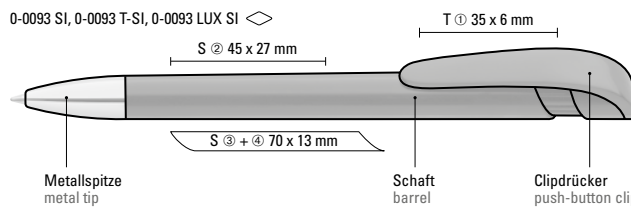

0-0093 SI (● 8-0855)

● 8-0855

0-0093 T-SI (● 8-0856)

● 8-0856

0-0093 LUX SI (● 8-0855)

● 8-0855

0-0093 SI: Druckkugelschreiber mit gedeckt glänzendem Gehäuse in schwarz oder weiß, breitem Bogenclipdrücker und schwerer Metallspitze glanzverchromt.

0-0093 T-SI: Druckkugelschreiber mit transparent glänzendem Gehäuse, breitem Bogenclipdrücker und schwerer Metallspitze glanzverchromt.

0-0093 LUX SI: Druckkugelschreiber mit gedeckt glänzendem Gehäuse in silber, breitem Bogenclipdrücker und schwerer Metallspitze glanzverchromt.

Preis/Stück 0-0093 SI	0,56 €
Preis/Stück 0-0093 T-SI	0,56 €
Preis/Stück 0-0093 LUX SI	0,68 €
Mindestbestellmenge	1.000 Stück
Werbeschlüssel	Schaft S ○, Clip T

0-0093 SI: Retractable ballpoint pen with opaque glossy housing in black or white, wide curved clip button and heavy metal tip chrome plated.

0-0093 T-SI: Retractable ballpoint pen with transparent housing, wide curved clip button and heavy metal tip chrome plated.

0-0093 LUX SI: Retractable ballpoint pen with opaque glossy housing in silver, wide curved clip button and heavy metal tip chrome plated.

Price/piece 0-0093 SI	0.56 €
Price/piece 0-0093 T-SI	0.56 €
Price/piece 0-0093 LUX SI	0.68 €
Minimum quantity	1,000 pieces
Advertising code	barrel S ○, clip T

Antibakterielle Variante

YES ANTIBAC

Seite /page 53