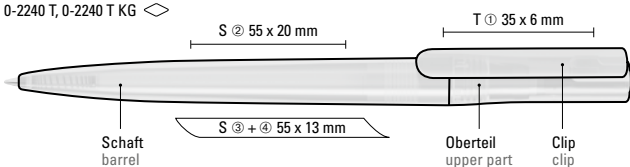

0-2240 T, 0-2240 T KG ◊

0-2240 T: Drehkugelschreiber aus recyceltem rPET-Material mit transparent glänzendem Gehäuse.

0-2240 T KG: Drehkugelschreiber aus recyceltem rPET-Material mit transparent glänzendem Gehäuse und gedeckt glänzendem Clip.

Preis/Stück 0-2240 T 0,59 €
Preis/Stück 0-2240 T KG 0,59 €
Mindestbestellmenge 1.000 Stück
Werbeschlüssel Schaft S, Clip T

0-2240 T: Twist ballpoint pen made from recycled PET material with transparent housing.

0-2240 T KG: Twist ballpoint pen made from recycled PET material with transparent housing and opaque glossy clip.

Price/piece 0-2240 T 0.59 €
Price/piece 0-2240 T KG 0.59 €
Minimum quantity 1,000 pieces
Advertising code barrel S, clip T