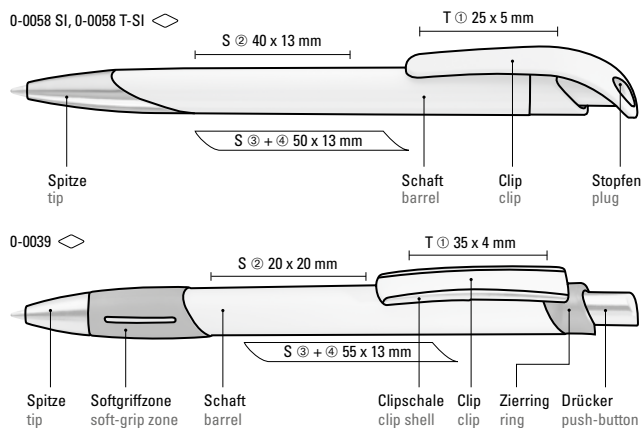

0-0058 SI: Druckkugelschreiber mit glänzend gedecktem Gehäuse, Spitze und Clipstopfen silber glänzend.

0-0058 T-SI: Druckkugelschreiber mit glänzend transparentem Gehäuse, Spitze und Clipstopfen silber glänzend.

0-0039: Druckkugelschreiber mit gedeckt weißem Gehäuse, transparent gefrosteter Gummigriffzone, Zierring und Clipschale.

Preis/Stück 0-0058 SI 0,46 €
Preis/Stück 0-0058 T-SI 0,46 €
Preis/Stück 0-0039 0,36 €
Mindestbestellmenge 1.000 Stück
Werbeschlüssel Schaft S, Clip T

0-0058 SI: Retractable ballpoint pen with opaque glossy housing, tip and clip plug silver glossy.

0-0058 T-SI: Retractable ballpoint pen with transparent housing, tip and clip plug silver glossy.

0-0039: Retractable ballpoint pen with opaque housing in white, transparent frosted rubber grip zone, decorative ring and clip shell.

Price/piece 0-0058 SI 0.46 €
Price/piece 0-0058 T-SI 0.46 €
Price/piece 0-0039 0.36 €
Minimum quantity 1,000 pieces
Advertising code barrel S, clip T