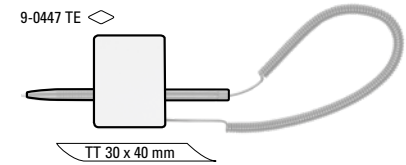

9-0447 TE: Adhesive wall clip with ballpoint pen on a plastic spiral in black or white. Clip base features a two-sided adhesive.

Price/piece 9-0447 TE 1,43 €
 Minimum quantity 500 pieces
 Advertising code TT on panel