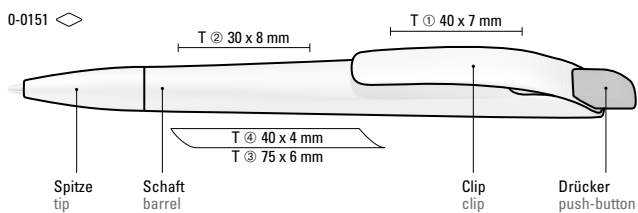

0-0151: Farben Drücker
0-0151: push-button colours

0-0151: Druckkugelschreiber mit geometrisch wechselnder Schaftform. Gehäuse gedeckt matt schwarz oder weiß mit Bogenclip und farbigem Drücker.

0-0151 M-SI: Druckkugelschreiber mit geometrisch wechselnder Schaftform. Gehäuse und Drücker gedeckt matt, Metallclip und Metallspitze glanzverchromt.

0-0151: Retractable ballpoint pen with geometric changes in the barrel. Opaque matt housing in black or white with curved clip and coloured push-button.

0-0151 M-SI: Retractable ballpoint pen with geometric changes in the barrel. Opaque matt housing and push-button, metal clip and metal tip chrome plated.

Preis/Stück 0-0151	0,62 €
Mindestbestellmenge	1.000 Stück
Werbeschlüssel	Schaft T, Clip T
Preis/Stück 0-0151 M-SI	0,83 €
Mindestbestellmenge	1.000 Stück
Werbeschlüssel	Schaft T, Clip MT/L

Price/piece 0-0151	0.62 €
Minimum quantity	1,000 pieces
Advertising code	barrel T, clip T
Price/piece 0-0151 M-SI	0.83 €
Minimum quantity	1,000 pieces
Advertising code	barrel T, clip MT/L