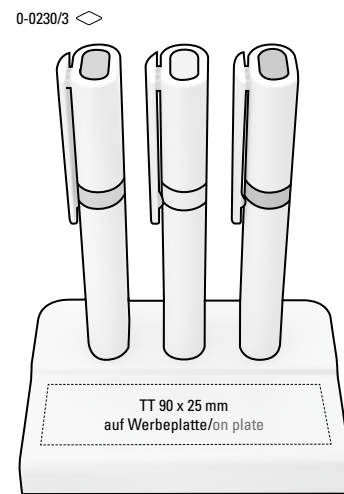

Farb-Code (Schreibfarben)
Colour code (Ink colours)

- 0-0200
- 50-0225
- 50-7481
- 50-0809
- 50-1575
- 50-2915

Modell auf Anfrage auch mit blauem oder orangem Textmarker.

On request the item is available with blue and orange highlighter.

0-0230/3: Textmarkerständer für 3 Textmarker (0-0200) mit großer Werbefläche. Standard Textmarker-Schreibfarbe magenta, gelb, grün.

Preis/Stück 0-0230/3
Mindestbestellmenge
Werbeschlüssel

3,28 €
300 Stück
TT, HD auf Werbeplatte,
Schaft P, Clip P

0-0230/3: Highlighter rack for 3 highlighters (0-0200) with a big advertising space. Standard highlighter writing colour yellow, green and magenta.

Price/piece 0-0230/3
Minimum quantity
Advertising code

3,28 €
300 pieces
TT, HD on panel
barrel P, clip P

TEXTMARKER SET SI
HIGHLIGHTER SET SI
0-0200/3 SI

BESCHREIBUNG
DESCRIPTION

Modell auf Anfrage auch mit blauem oder orangem Textmarker.

On request the item is available with blue and orange highlighter.

0-0200/3 SI: Silberne Set-Box in Köcherform mit 3 Textmarkern (0-0200) in verschiedenen Schreibfarben (gelb/grün/magenta). Auch mit Klebebänderole erhältlich – Preis auf Anfrage

Preis/Stück 0-0200/3 SI
Mindestbestellmenge
Werbeschlüssel

2,38 €
300 Stück
Schaft P, Clip P, Box TT

0-0200/3 SI: Silver set box in quiver form with 3 highlighters (0-0200) in different writing colours (yellow/green/magenta). Also available with adhesive sleeve – price on request.

Price/piece 0-0200/3 SI
Minimum quantity
Advertising code

2,38 €
300 pieces
barrel P, clip P, box TT

Farb-Code (Schreibfarben)
Colour code (Ink colours)

- 0-0200
- 50-0225
- 50-7481
- 50-0809
- 50-1575
- 50-2915