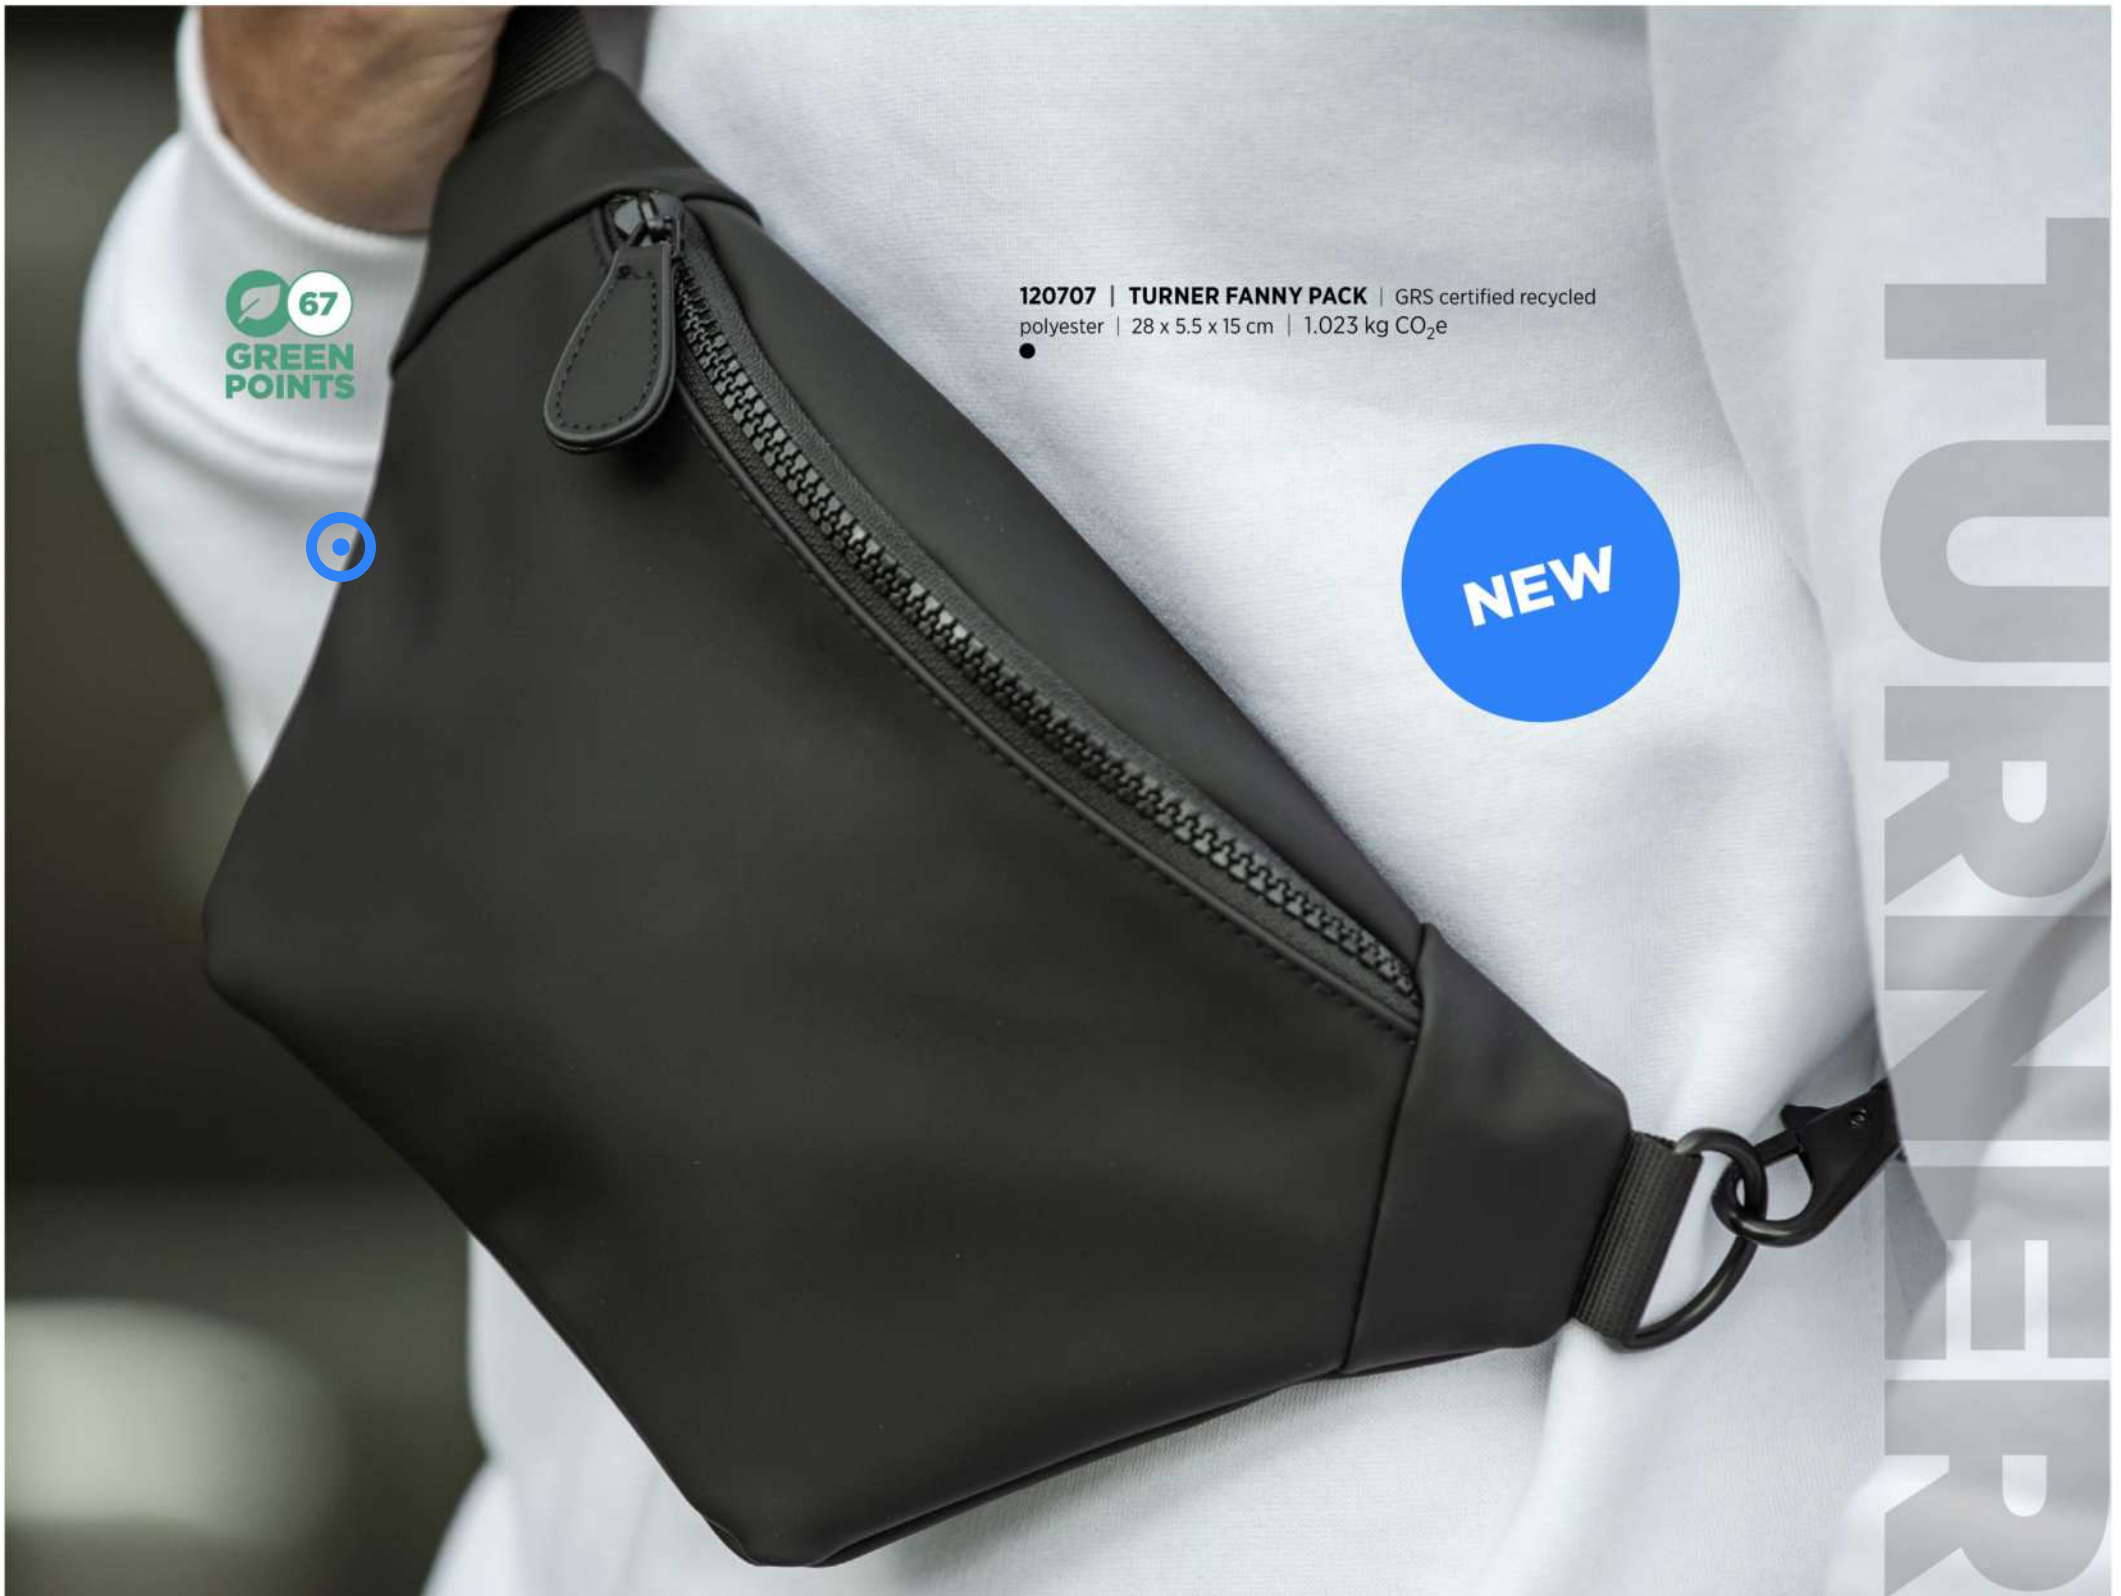

60
GREEN
POINTS

NEW

120708 | **TURNER ORGANIZER**
CLUTCH | 25 x 18 cm | 0.877 kg CO₂e

120707 | **TURNER FANNY PACK** | GRS certified recycled polyester | 28 x 5.5 x 15 cm | 1.023 kg CO₂e

NEW

120652 | REPREVE® OUR OCEAN™ 12-CAN GRS RPET COOLER TOTE BAG 11L | GRS certified recycled polyester | 30.5 x 15.5 x 26 cm | 0.952 kg CO₂e