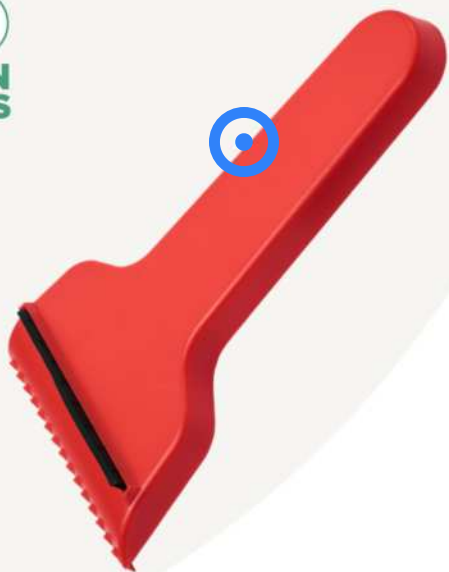

52 GREEN POINTS

210195 | MAXIMILIAN HOUSE-SHAPED RECYCLED UTILITY KEY KEYCHAIN | Recycled HIPS Plastic | 6.2 x 5.8 x 1.3 cm | 0.005 kg CO₂e

52 GREEN POINTS

210196 | SHIVER T-SHAPED RECYCLED ICE SCRAPER | Recycled HIPS Plastic | 16.9 x 9.5 x 1.7 cm | 0.03 kg CO₂e