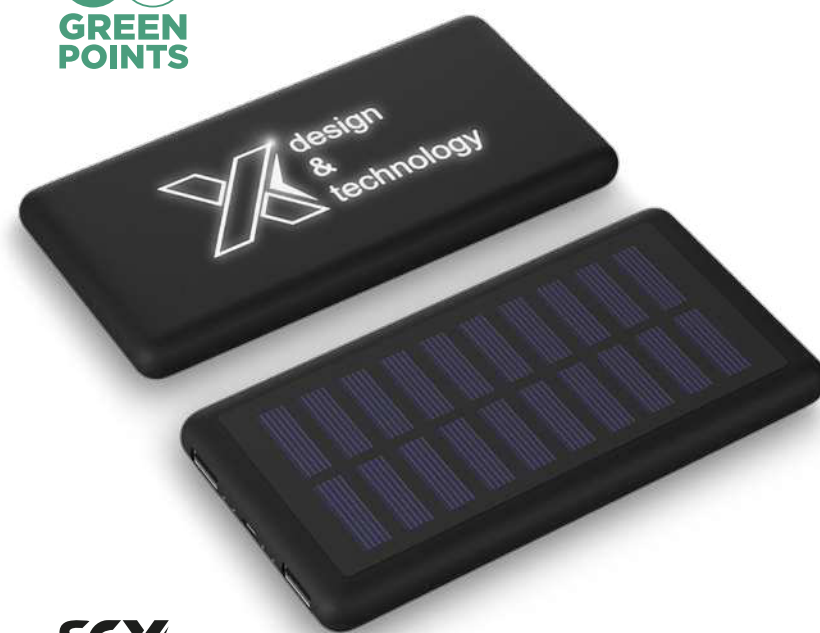

1PX021 | SCX.DESIGN P30 8000 MAH LIGHT-UP SOLAR POWER BANK | ABS Plastic | 15.3 x 7.7 x 1.4 cm | 2.954 kg CO₂e