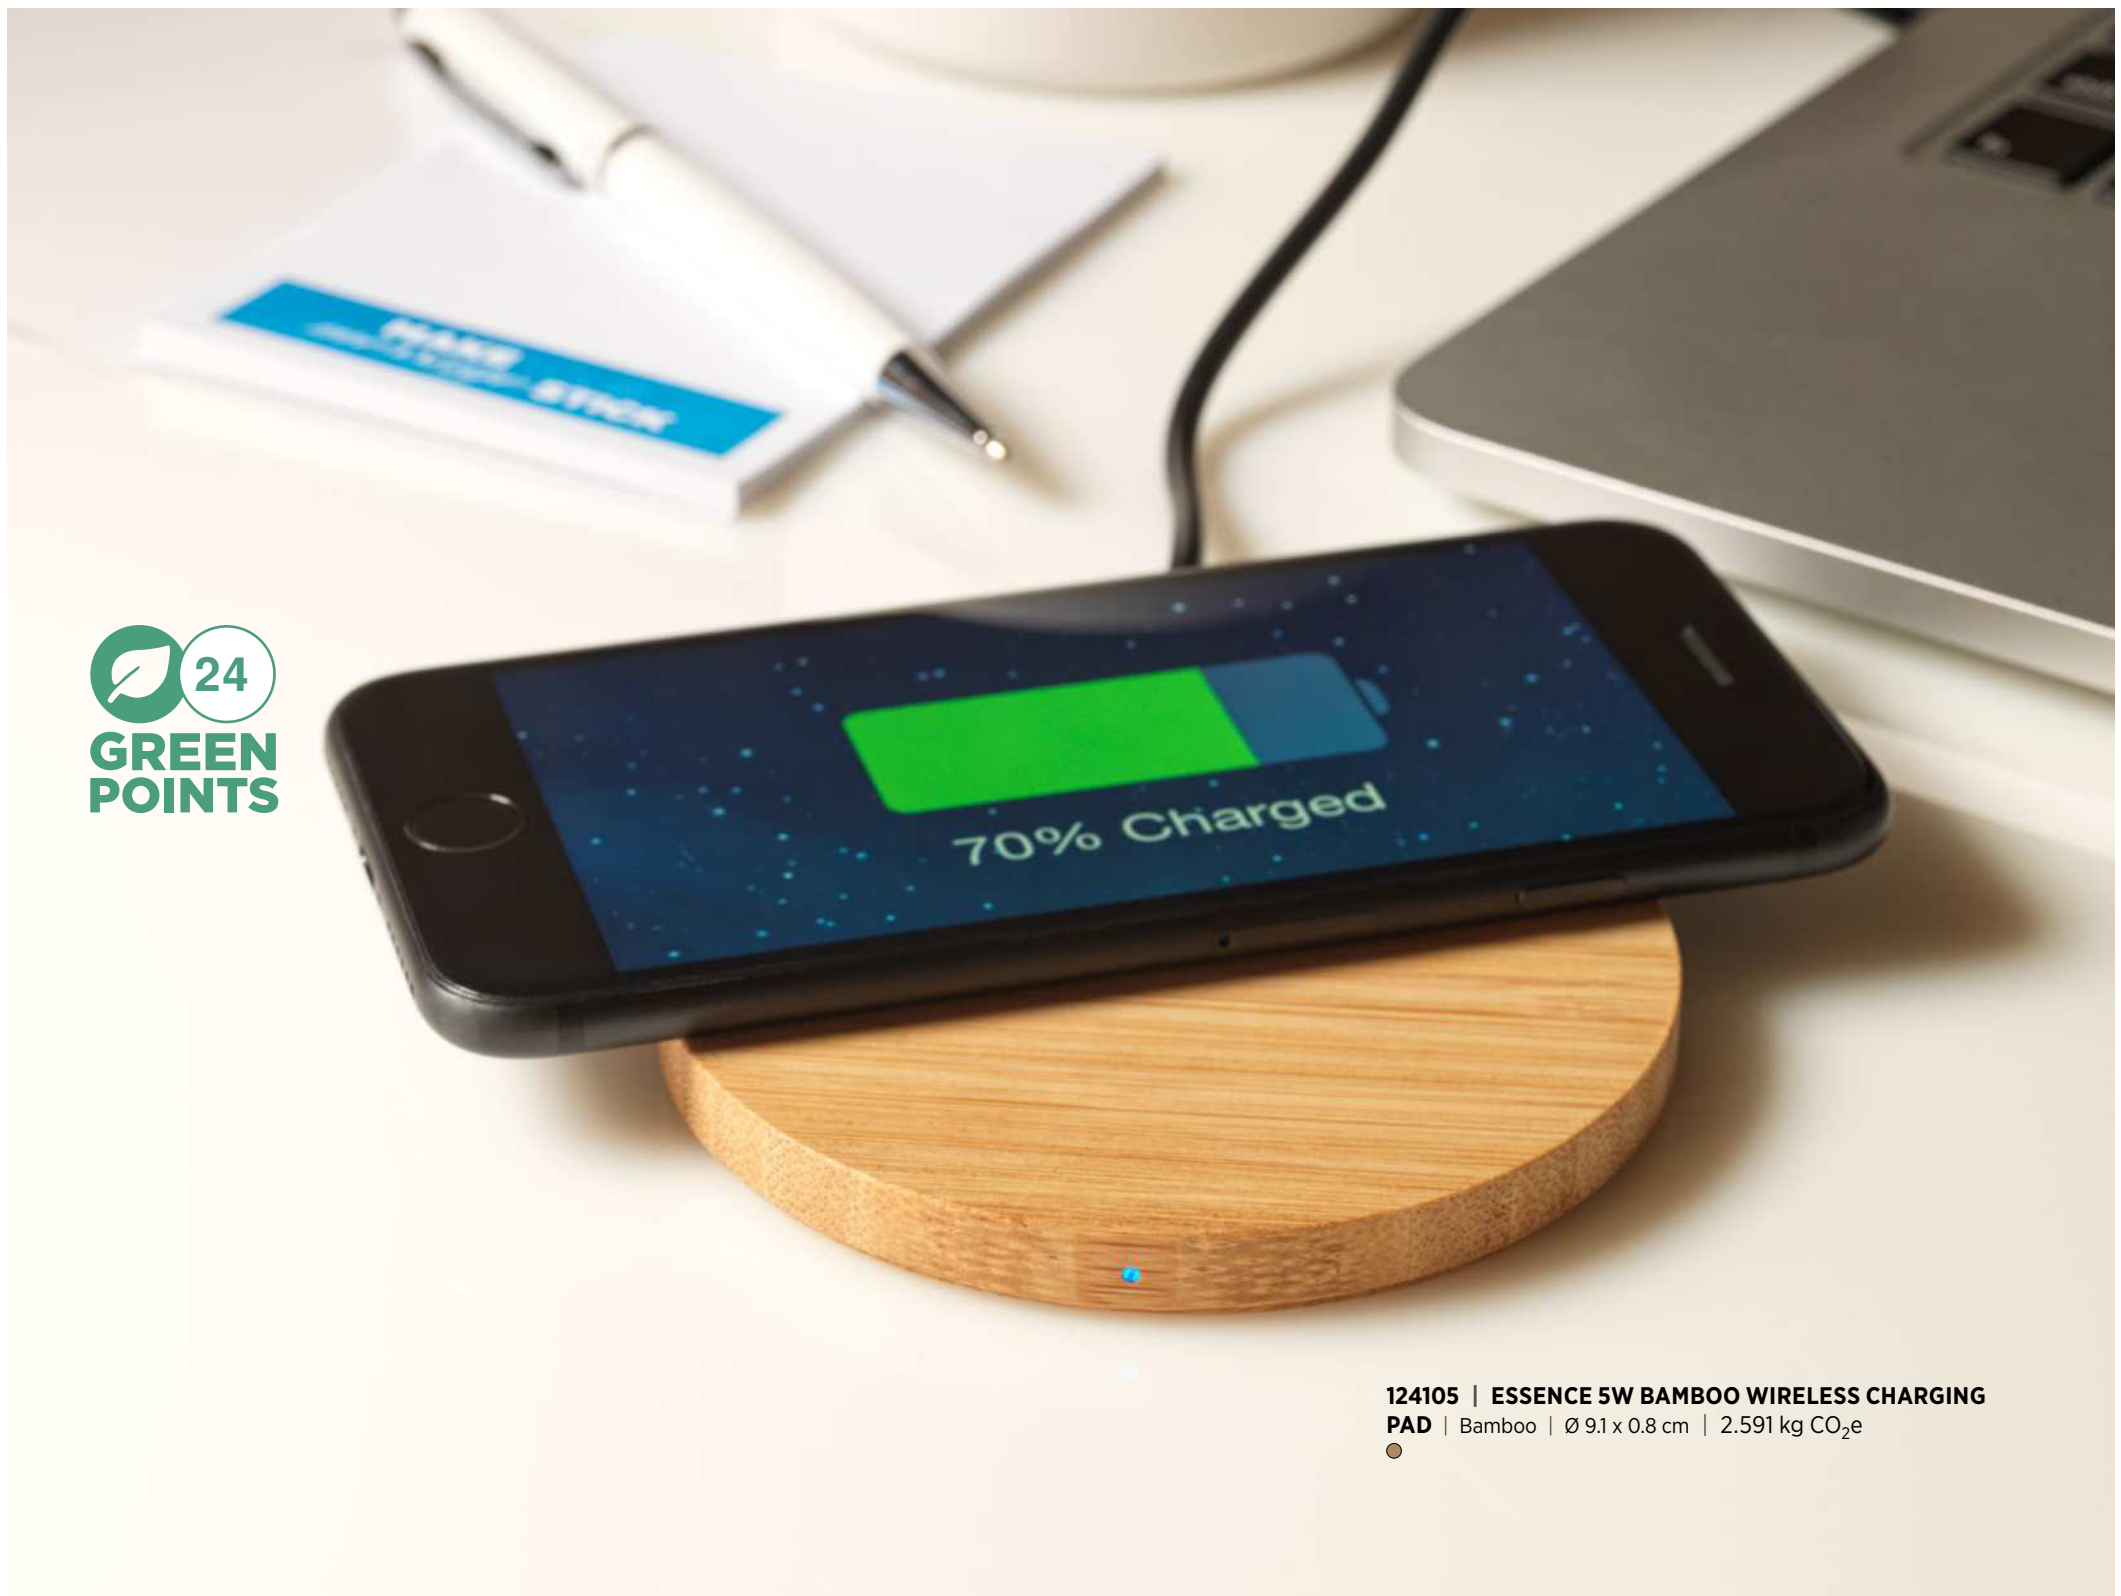

24
GREEN
POINTS

124105 | ESSENCE 5W BAMBOO WIRELESS CHARGING PAD | Bamboo | Ø 9.1 x 0.8 cm | 2.591 kg CO₂e

18
GREEN
POINTS

124118 | LEAF 5W BAMBOO AND FABRIC WIRELESS CHARGING PAD | Bamboo | 9 x 9 x 1 cm | 2.666 kg CO₂e